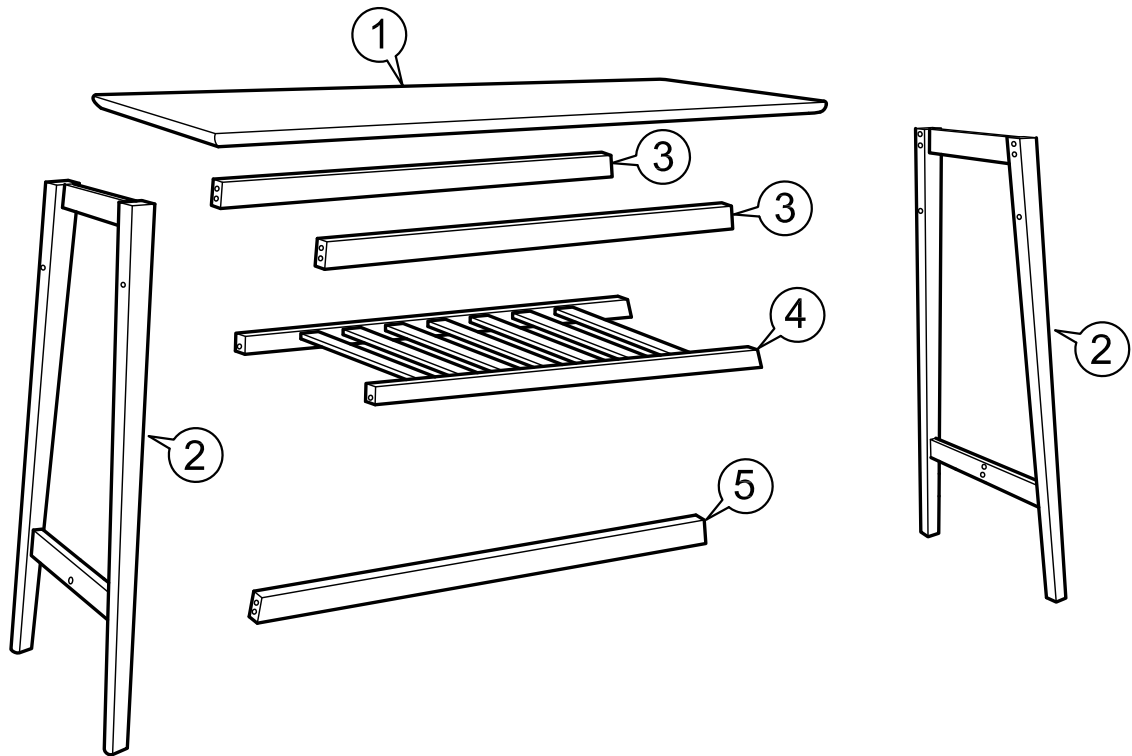

**ASSEMBLY
INSTRUCTIONS**

Item : Morreau Pub Table

Not Provided

2 Persons

DO NOT fully tighten any of the bolts until the product is completely assembled, then put on a flat surface to make sure the product is level and then fully tighten all the bolts.

Part List

HARDWARE LIST :

<p>A M6 x 50mm = 6</p> 	<p>D M4 x 38mm = 8</p> 	<p>G M4 x 100mm = 1</p> 	
<p>B M6 x 70mm = 4 (Black)</p> 	<p>E M8 x 30mm = 6</p> 	<p>H Ø14.5 = 4</p> 	
<p>C 5/16" = 6</p> 	<p>F M6 x 13mm = 4</p> 	<p>I = 4</p> 	