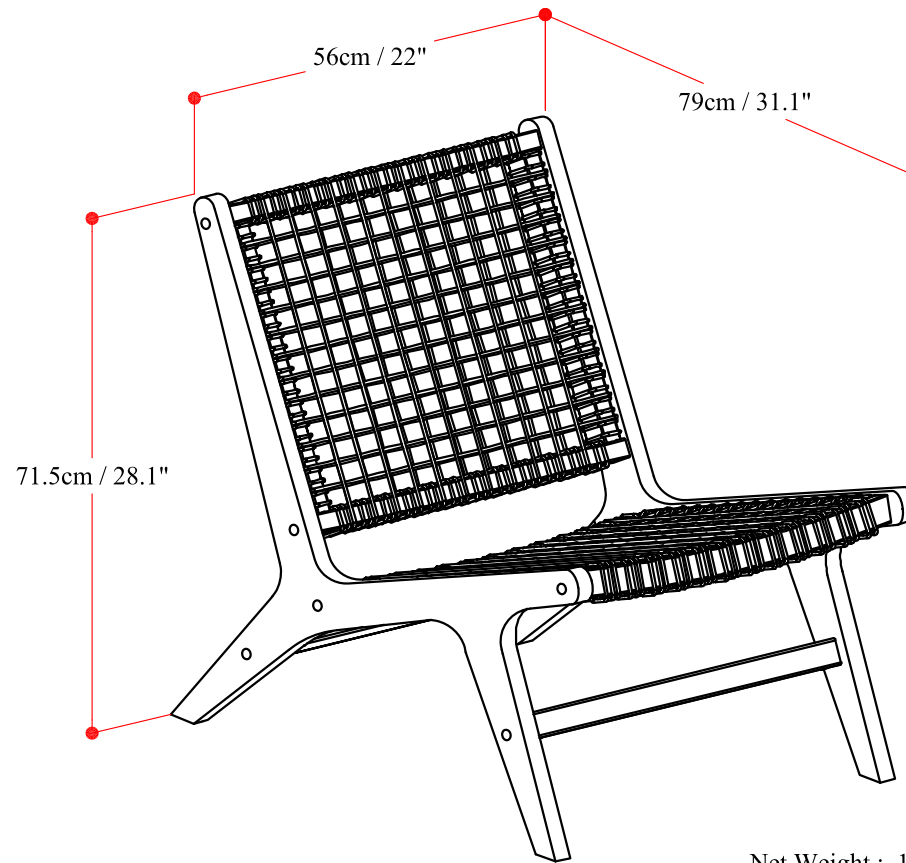

Kendie Outdoor Lounge Chair AXCPTLNG-KEN

Net Weight : 17.7 (lb)