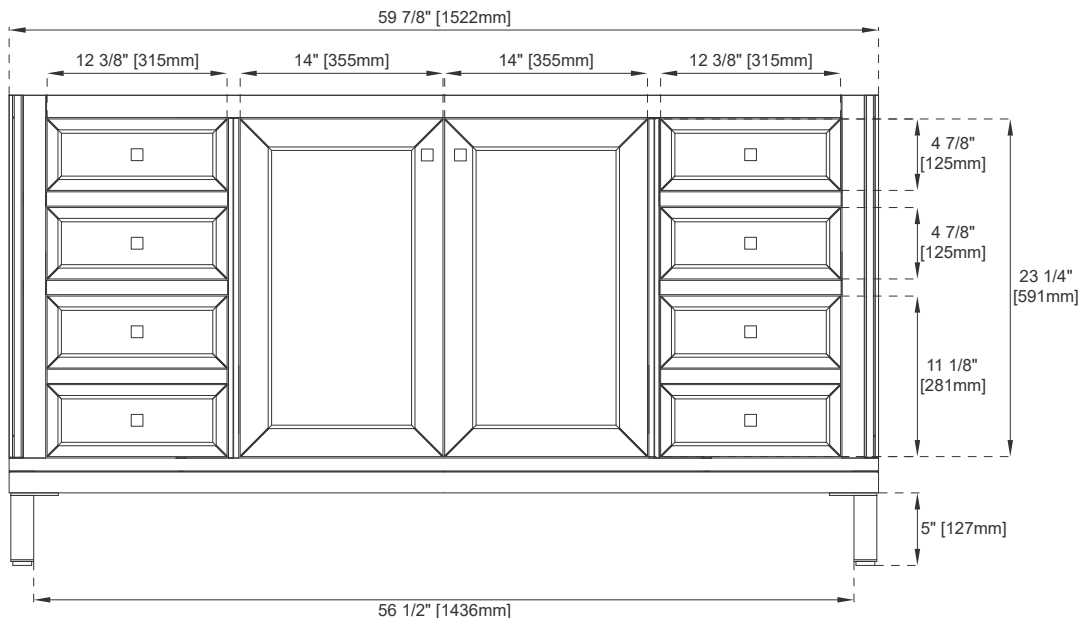

Drawer Box Material and Construction: 12mm Plywood/English Dovetail Joinery

Hardware Material and Finish: GW/SC-Zinc Alloy in Champagne Brass;

WWW-Zinc Alloy in Satin Nickel

Fits Drain Hole Size: 1 3/4"

Full Extension, Soft Close Glides

European Soft Close Hinges

Aluminum Laminate Drawer Liners

Adjustable Levelers

Dimension

Width: 59-7/8"

Depth: 23-1/4"

Height: 32-3/8"

Rough-In Height: 21-1/2"

60" S CHICAGO VANITY

305-V60S-GW

305-V60S-SC

305-V60S-WWW

JAMES MARTIN

VANITIES

Top View

Knob

Front View

All dimensions are nominal

Diagrams are of cabinet only—James Martin Optional Countertops and sinks are not shown

Visit website for warranty and installation information
www.jamesmartinvanities.com