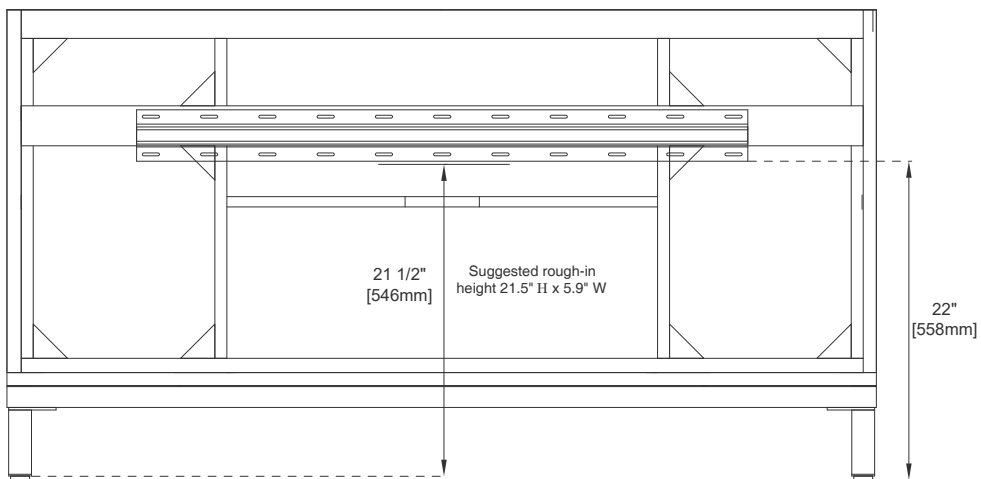

European Soft Close Hinges

Aluminum Laminate Drawer Liners

Adjustable Levelers

Dimension

Width: 59-7/8"

Depth: 23-1/4"

Height: 32-3/8"

Rough-In Height: 21-1/2"

60" S CHICAGO VANITY

305-V60S-GW

305-V60S-SC

305-V60S-WWW

JAMES MARTIN

VANITIES

Side View 1

Side View 2

Back View

All dimensions are nominal

Diagrams are of cabinet only—James Martin Optional Countertops and sinks are not shown

Visit website for warranty and installation information
www.jamesmartinvanities.com