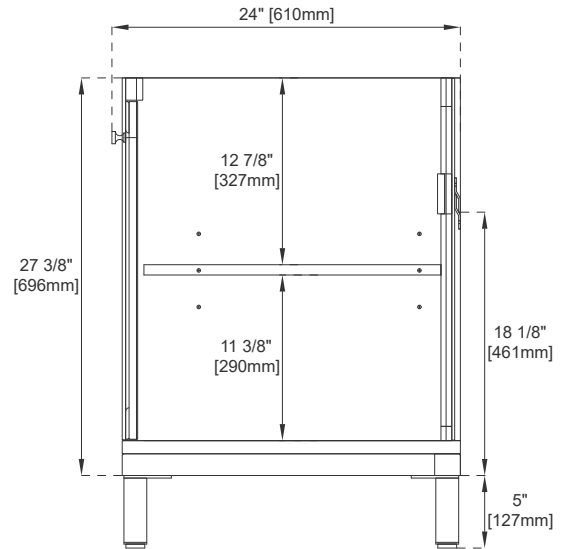

European Soft Close Hinges

Aluminum Laminate Drawer Liners

Adjustable Levelers

Dimension

Width: 59-7/8"

Depth: 23-1/4"

Height: 32-3/8"

Rough-In Height: 21-1/2"

Front View

All dimensions are nominal

Diagrams are of cabinet only—James Martin Optional Countertops and sinks are not shown

Visit website for warranty and installation information
www.jamesmartinvanities.com

60" S CHICAGO VANITY

305-V60S-GW

305-V60S-SC

305-V60S-WWW

JAMES MARTIN

VANITIES

Side View 1

Side View 2

Back View

All dimensions are nominal

Diagrams are of cabinet only—James Martin Optional Countertops and sinks are not shown

Visit website for warranty and installation information
www.jamesmartinvanities.com