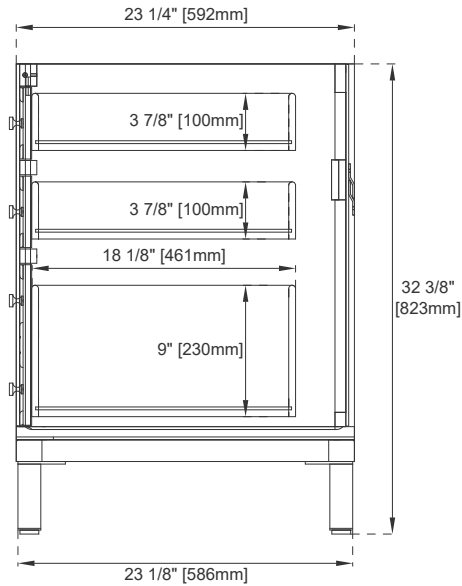

European Soft Close Hinges

Aluminum Laminate Drawer Liners

Adjustable Levelers

Dimension

Width: 59-7/8"

Depth: 23-1/4"

Height: 32-3/8"

Rough-In Height: 21-1/2"

Front View

All dimensions are nominal

Diagrams are of cabinet only—James Martin Optional Countertops and sinks are not shown

Visit website for warranty and installation information
www.jamesmartinvanities.com

60" S CHICAGO VANITY

305-V60S-GW

305-V60S-SC

305-V60S-WWW

JAMES MARTIN

VANITIES

Side View 1

Side View 2

Back View

All dimensions are nominal

Diagrams are of cabinet only—James Martin Optional Countertops and sinks are not shown

Visit website for warranty and installation information
www.jamesmartinvanities.com