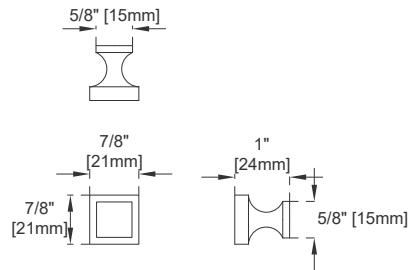

Drawer Box Material and Construction: 12mm Plywood/English Dovetail Joinery

Hardware Material and Finish: GW/SC-Zinc Alloy in Champagne Brass;

WWW-Zinc Alloy in Satin Nickel

Fits Drain Hole Size: 1 3/4"

Full Extension, Soft Close Glides

European Soft Close Hinges

Aluminum Laminate Drawer Liners

Adjustable Levelers

Dimension

Width: 59-7/8"

Depth: 23-1/4"

Height: 32-3/8"

Rough-In Height: 21-1/2"

60" S CHICAGO VANITY

305-V60S-GW

305-V60S-SC

305-V60S-WWW

JAMES MARTIN

VANITIES

Top View

Knob

Front View

All dimensions are nominal

Diagrams are of cabinet only—James Martin Optional Countertops and sinks are not shown

Visit website for warranty and installation information
www.jamesmartinvanities.com