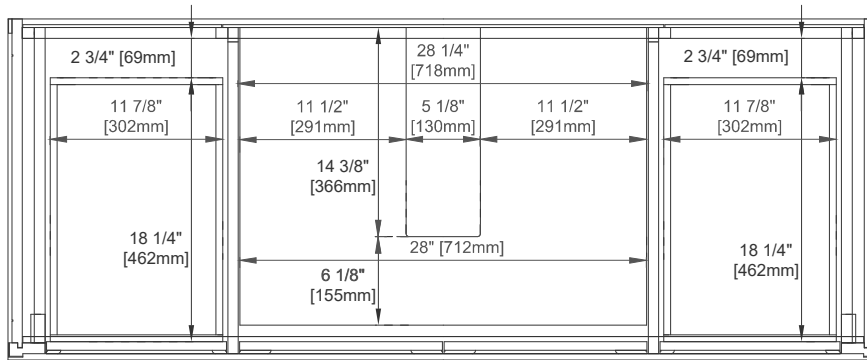

European Soft Close Hinges

Aluminum Laminate Drawer Liners

Adjustable Levelers

Dimension

Width: 59-7/8"

Depth: 23-1/4"

Height: 32-3/8"

Rough-In Height: 21-1/2"

60" S CHICAGO VANITY

305-V60S-GW

305-V60S-SC

305-V60S-WWW

JAMES MARTIN

VANITIES

Top View

Knob

Front View

All dimensions are nominal

Diagrams are of cabinet only—James Martin Optional Countertops and sinks are not shown

Visit website for warranty and installation information
www.jamesmartinvanities.com