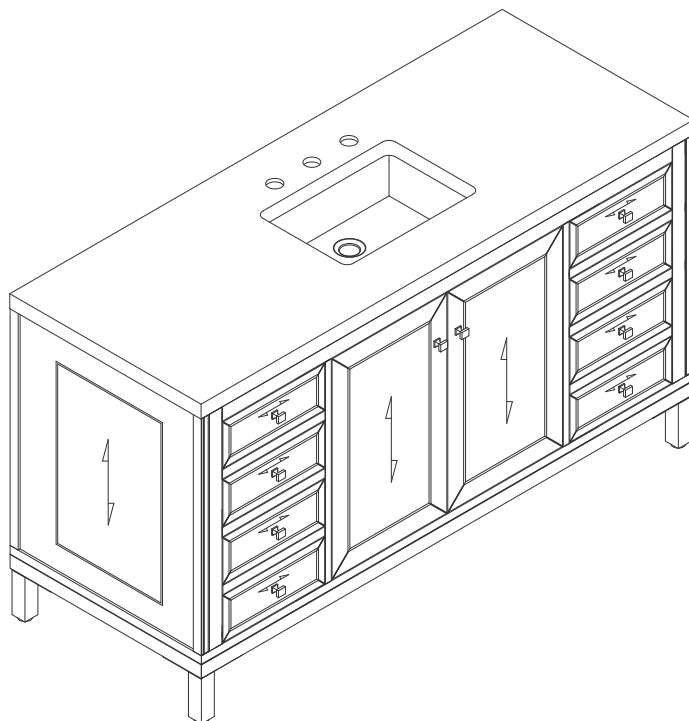

60" S CHICAGO VANITY

305-V60S-GW

305-V60S-SC

305-V60S-WWW

JAMES MARTIN
VANITIES

Features and Materials

Solids: GW/SC-Yellow Poplar;

WWW-Para Wood and Yellow Poplar

Veneers: WWW-Walnut

Panels: Plywood

Installation Type: Floor Standing with Legs or Wall Mounted

Number of Basins: One, with Optional 3cm Top

Vanity Top Included: NO, Optional 3cm Tops Available with Sinks

Basins Included: NO

Overflow: Yes, Front Facing

Number of Doors: Two

Number of Drawers: Six

Assembly Type: Installation of Legs and Optional 3cm Top

Assembly Type: Remove Legs to Wall Hang (hardware included)

Drawer Box Material and Construction: 12mm Plywood/English Dovetail Joinery

Hardware Material and Finish: GW/SC-Zinc Alloy in Champagne Brass;

WWW-Zinc Alloy in Satin Nickel

Fits Drain Hole Size: 1 3/4"

Full Extension, Soft Close Glides

European Soft Close Hinges

Aluminum Laminate Drawer Liners

Adjustable Levelers

Dimension

Width: 59-7/8"

Depth: 23-1/4"

Height: 32-3/8"

Rough-In Height: 21-1/2"