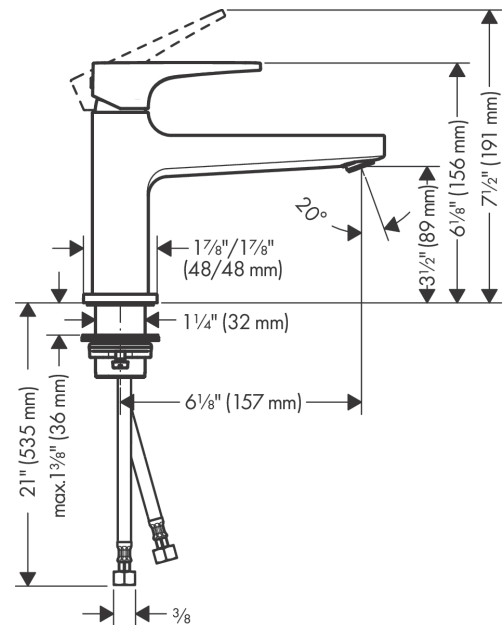

Metropol
Single-Hole Faucet 100 with Lever Handle, 1.2 GPM
 Finishes : **brushed nickel** Part no. : **32505821**

Description

Features

- Aerated spray
- Flow: 1.2 GPM (4.5 L/Min)
- Ceramic cartridge
- Does not include: Pop-up assembly

Item details

List Price \$ 451.00

Technology

Compliance

Product image

Scale drawing

Metropol
Single-Hole Faucet 100 with Lever Handle, 1.2 GPM
 Finishes : **brushed nickel** Part no. : **32505821**

Exploded drawing

Year of production: >10/17

Metropol
Single-Hole Faucet 100 with Lever Handle, 1.2 GPM
 Finishes : **brushed nickel** Part no. : **32505821**

Spare parts list

Year of production: >10/17

Pos.	Description	Part no.	Price	PU
1	handle	92995820	-	1
2	screw cover	95704000	-	1
3	flange	92625820	-	1
4	nut	92689000	-	1
5	O-ring 27x1,5	92527000	-	1
6	O-ring 25x1,5	98146000	-	1
7	cartridge, assy	95973001	-	1
8	seal	98865000	-	1
9	adapter for cartridge	92628000	-	1
10	O-ring 23x2	98398000	-	1
11	aerator M22x1	93098000	-	1
12	service tool	95661000	-	1
13	O-ring 32x1,5	92936000	-	1
14	escutcheon	93048820	-	1
15	flat seal	98749000	-	1
16	fixing set (Ø 32)	13961000	-	1
17	lever collar	97548000	-	1
18	connection hose 23½" M8x0,75 3/8"	98600001	-	1
a	adapter for cartridge	98866000	-	1
b	O-ring 7x1,5	98422000	-	1