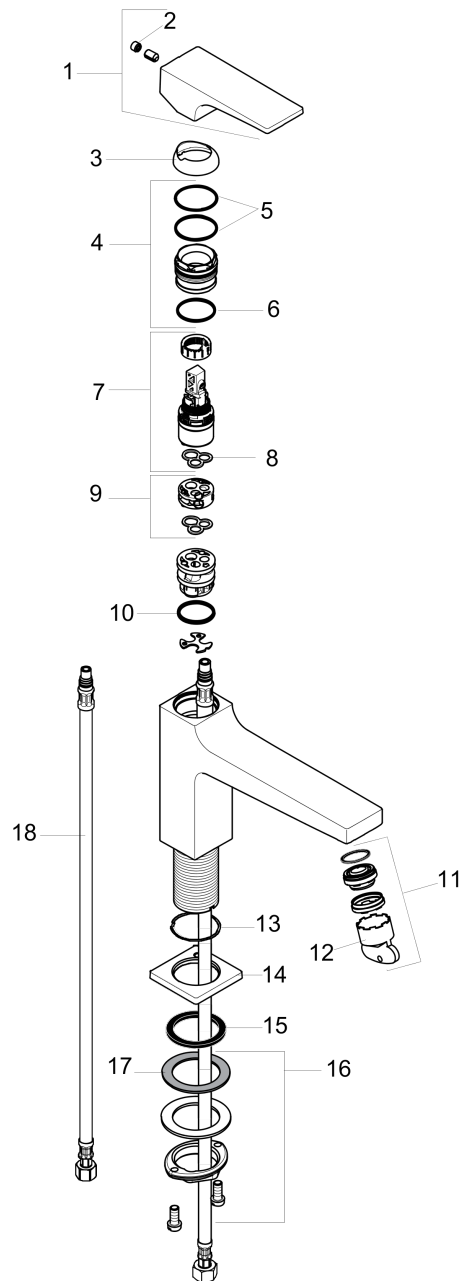

Metropol
Single-Hole Faucet 100 with Lever Handle, 1.2 GPM
 Finishes : **brushed nickel** Part no. : **32505821**

Description

Features

- Aerated spray
- Flow: 1.2 GPM (4.5 L/Min)
- Ceramic cartridge
- Does not include: Pop-up assembly

Item details

List Price \$ 451.00

Technology

Compliance

Product image

Scale drawing

Metropol
Single-Hole Faucet 100 with Lever Handle, 1.2 GPM
 Finishes : **brushed nickel** Part no. : **32505821**

Exploded drawing

Year of production: >10/17

Metropol
Single-Hole Faucet 100 with Lever Handle, 1.2 GPM
 Finishes : **brushed nickel** Part no. : **32505821**

Spare parts list

Year of production: >10/17

Pos.	Description	Part no.	Price	PU
1	handle	92995820	-	1
2	screw cover	95704000	-	1
3	flange	92625820	-	1
4	nut	92689000	-	1
5	O-ring 27x1,5	92527000	-	1
6	O-ring 25x1,5	98146000	-	1
7	cartridge, assy	95973001	-	1
8	seal	98865000	-	1
9	adapter for cartridge	92628000	-	1
10	O-ring 23x2	98398000	-	1
11	aerator M22x1	93098000	-	1
12	service tool	95661000	-	1
13	O-ring 32x1,5	92936000	-	1
14	escutcheon	93048820	-	1
15	flat seal	98749000	-	1
16	fixing set (Ø 32)	13961000	-	1
17	lever collar	97548000	-	1
18	connection hose 23½" M8x0,75 3/8"	98600001	-	1
a	adapter for cartridge	98866000	-	1
b	O-ring 7x1,5	98422000	-	1