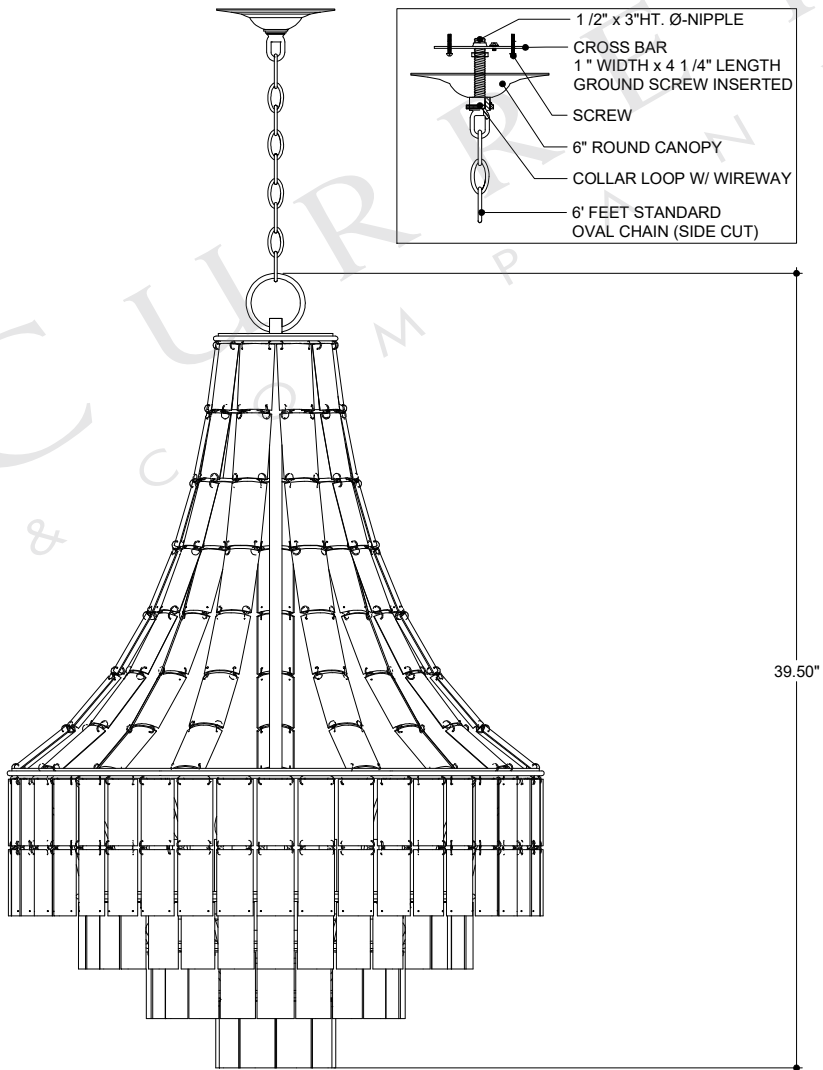

TOP VIEW

- 1/2" x 3" HT. Ø-NIPPLE
- CROSS BAR
1" WIDTH x 4 1/4" LENGTH
GROUND SCREW INSERTED
- SCREW
- 6" ROUND CANOPY
- COLLAR LOOP W/ WIREWAY
- 6' FEET STANDARD
OVAL CHAIN (SIDE CUT)

FRONT VIEW

39.50"