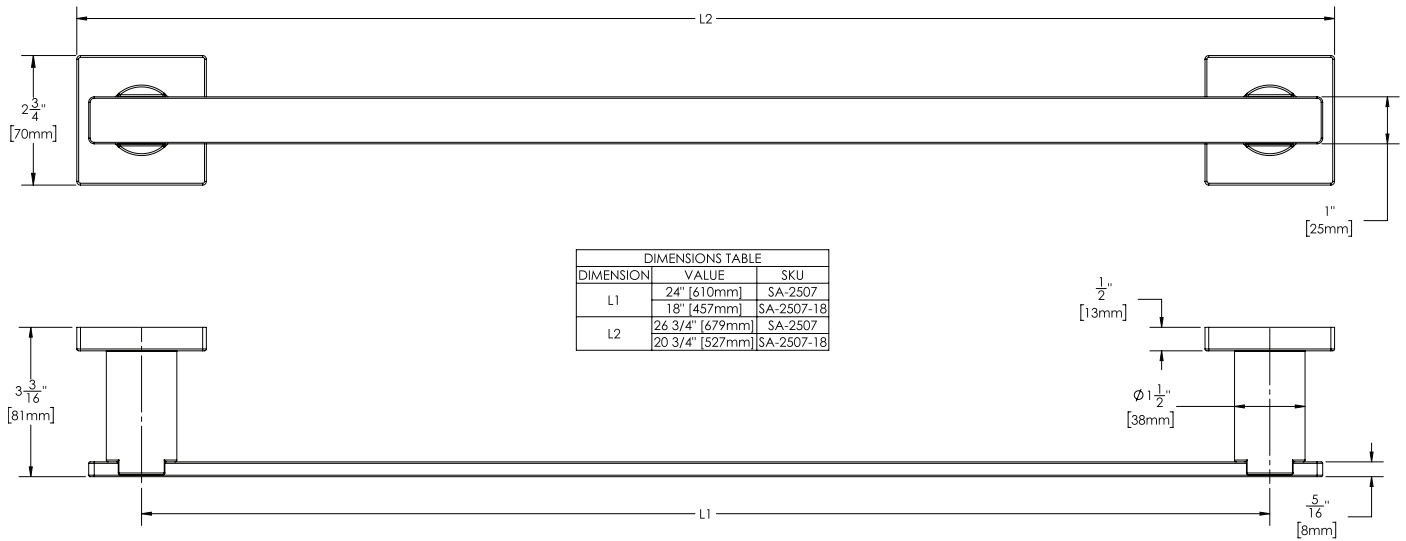

Lura® Towel Bar

MODELS:

- SA-2507: 24" Towel Bar
- SA-2507-18: 18" Towel Bar

FEATURES:

- Brass construction
- Corrosion resistant finishes
- Mounting hardware is included
- Coordinates with Lura Collection

All dimensions are in inches (millimeters) unless otherwise specified and are subject to change without notice.

Architect/Engineer Approval Space:

P: 800-537-2107
F: 800-977-2747
W: WWW.SPEAKMAN.COM
R: 01-NOVEMBER 2019

Lura® Towel Bar

All dimensions are in inches (millimeters) unless otherwise specified and are subject to change without notice.

Architect/Engineer Approval Space:

P: 800-537-2107
F: 800-977-2747
W: WWW.SPEAKMAN.COM
R: 01-NOVEMBER 2019