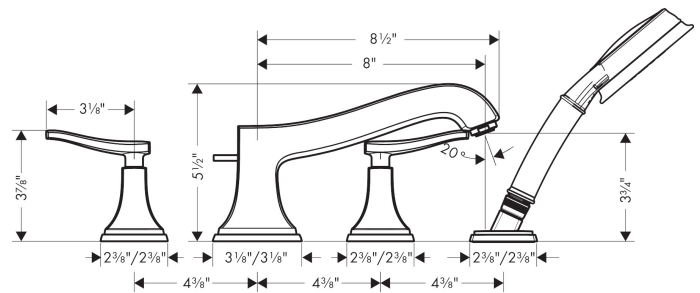

Brand	hansgrohe
Art. Name	Metropol Classic 4-Hole Roman Tub Set Trim with Lever Handles and 1.8 GPM Handshower
Art. Nr.	31441831
Surface	polished nickel
Pos.	1

Product Picture

Drawing

Technology

Features

- Flow: 5.34 GPM (20.2 L/Min)
- flow rate of hand shower at 3 bar: 1.8 GPM (6.8 L/Min)
- 90° ceramic valves
- Integrated double backflow prevention