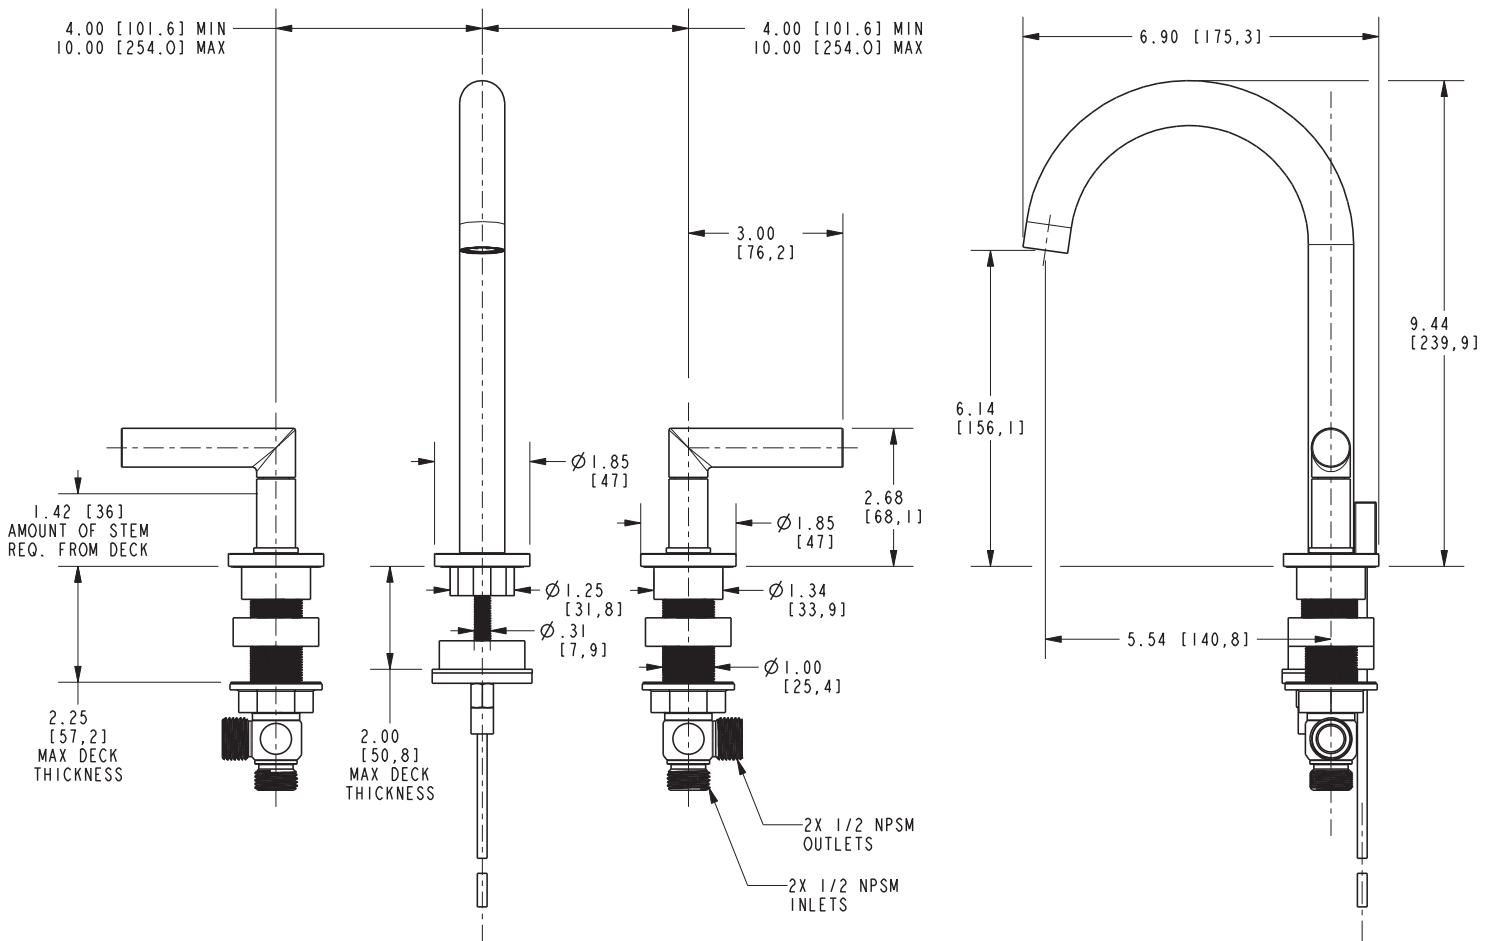

**Features**

- Solid brass construction
- Brass valve bodies
- Quarter-turn washerless ceramic disc valve cartridges
- Spout assembly with integral supply hoses
- Pop-up drain with tailpiece
- 6.14" (15.6 cm) spout height at outlet
- 5.54" (14.1 cm) spout reach (c-c)
- For 8" (20.3 cm) centers - Maximum 20" (50.8 cm)
- ADA Compliant
- 1.2 GPM (4.5 LPM) Max

**Product Specification** Add "Color / Finish" suffix to Model number, below.

The two-handle Widespread Lavatory Faucet shall be made of solid brass construction. Faucet shall incorporate a spout assembly with integral supply hoses and feature brass valve bodies with quarter-turn washerless ceramic disc valve cartridges. Faucet shall have a 1.2 gallon (4.5 liter) per minute maximum flow rate. Product shall be for 8" (20.3 cm) centers - Maximum 20" (50.8 cm). Product shall incorporate a 6.14" (15.6 cm) spout height at outlet and a 5.54" (14.1 cm) spout reach (c-c). Faucet shall include a pop-up drain with tailpiece and incorporate ADA compliant contemporary lever handles. Widespread Lavatory Faucet shall be Newport Brass Model 3100/\_\_\_\_.

## PRODUCT DIMENSIONS *(Units are in inches)*

Product Dimensions are provided for reference only. For specific product installation guidelines, please reference the Installation Instructions of the product being installed.