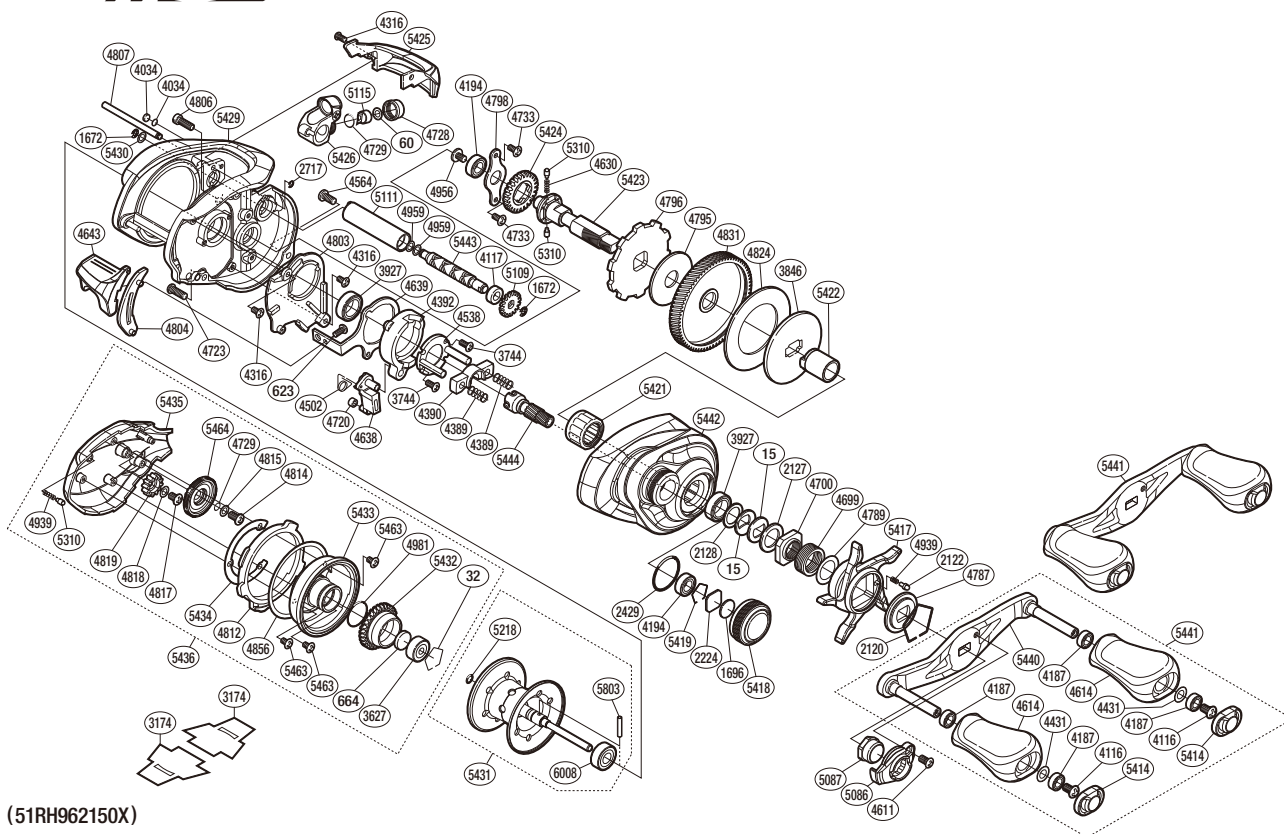

SHIMANO

Metanium MGL

META MGL-XGR

(51RH962150X)

#	Part No.	Description	#	Part No.	Description	#	Part No.	Description
15	10D60	Drag Spring Washer	4639	10QGF	Clutch Plate	5115	10FFU	Line Guide Pawl
32	10GEW	Bearing Retainer	4643	10MWD	Quick-Fire li Clutch Bar	5218	10EZ7	O Ring
60	10CFW	Spacer	4699	10A71	Star Drag Spring	5310	10HJG	Idle Gear Pin
623	103C0	Screw	4700	10A0B	Star Drag Nut	5414	10TNK	Handle Knob Seal
664	1057S	Spacer B	4720	1048C	Clutch Pawl Bushing	5417	10TN0	Star Drag
1672	105NC	E Lock	4723	103CG	Screw	5418	10TMK	Cast Control Cap
1696	10896	Cast Control Spacer	4728	10FJD	Pawl Cap	5419	10R0Q	Bearing Retainer
2120	10KXV	Click Plate Retainer	4729	108WQ	O Ring	5421	10TM8	Roller Clutch Bearing
2122	10BT0	Click Pin	4733	10LVD	Screw	5422	10TMS	Roller Clutch Inner Tube
2127	10J1N	Star Drag Spacer	4787	10J1Y	Star Drag Click Plate	5423	10TMX	Drive Shaft
2128	105PW	Bearing Washer	4789	10HHM	Washer	5424	10TQ5	Idle Gear
2224	1085F	Spool Tension Spacer	4795	10CJ1	Drag Washer	5425	10TPU	Level Wind Protector
2429	108WK	O Ring	4796	10D6X	Anti-Reverse Ratchet	5426	10NYJ	Line Guide
2717	105NB	E Lock	4798	109T2	Drive Shaft Retainer	5429	101S5	Frame
3627	105C0	Ball Bearing	4803	10BVJ	Clutch Guard	5430	10GA0	Washer
3744	10LVH	Screw	4804	1096Y	Clutch Bar Guide	5431	101XV	Spool Assembly(With Bearing)
3846	10D3N	Key Washer	4806	10M2E	Screw	5432	101S2	Brake Pipe Gear
3927	10EX8	Ball Bearing	4807	10GUE	Level Wind Guide	5433	101S3	Brake Case
4034	108Q2	Anti-Thrust Washer	4812	10BAF	Side Plate Cam Lever	5434	108AW	Washer
4116	103E9	Screw	4814	103LE	Screw	5435	10194	Left Side Plate
4117	10PXY	Bushing	4815	10GFB	Washer	5436	101S0	Left Side Plate Assembly
4187	104VX	Ball Bearing	4817	103L7	Screw	5440	101GJ	Handle Shank Assembly
4194	105BP	Ball Bearing	4818	10G6W	Washer	5441	10TR2	Handle Assembly
4316	10MT2	Screw	4819	10CLF	Idle Gear	5442	101GG	Right Side Plate
4389	104BU	Yoke Spring	4824	106XS	Drag Washer	5443	10TPS	Worm Shaft
4390	1046S	Yoke	4831	10CM3	Drive Gear	5444	10TQ0	Pinion Gear
4392	10KSB	Clutch Cam	4856	104MZ	Washer	5463	103N7	Screw
4431	10G8G	Washer	4939	10988	Click Spring	5464	101UJ	Br Dial
4502	104CN	Clutch Pawl Spring	4956	10PVT	Screw	5803	10MD0	Spool Clutch Pin
4538	10F42	Clutch Cam Retainer	4959	10GFJ	Washer	6008	10TMG	Ball Bearing
4564	10LZD	Screw	4981	10LA8	O Ring			
4611	103EE	Screw	5086	10Q5S	Handle Retainer			
4614	10329	Handle Knob	5087	10FFF	Handle Nut			
4630	10JDX	Idle Gear Spring	5109	10FNX	Idle Gear	3174	10PBQ	Reel Seat Spacer (Accessory)
4638	105ZU	Clutch Pawl	5111	10NFW	Level Wind Guard	4692	10LQ0	B-100 Oil (Accessory)