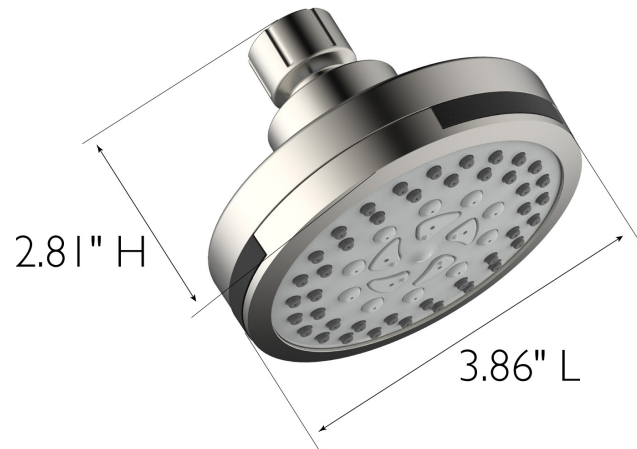

Eastport II Shower Head
Satin Nickel

SPECIFICATIONS

MATERIAL:	ABS
DIMENSIONS:	2.81" H x 3.86"
WEIGHT:	.81 lbs.
PVD FINISH:	No
ESCUTCHEON INCLUDED:	No
VALVE INCLUDED:	No
TYPE OF SHOWER HEAD:	Wall Mount
SHOWER HEAD FUNCTIONS (QTY):	5
SHOWER HEAD NOZZLE TYPE:	Raised
SHOWER HEAD SHAPE:	Round
SHOWER HEAD PUSH BUTTON:	No