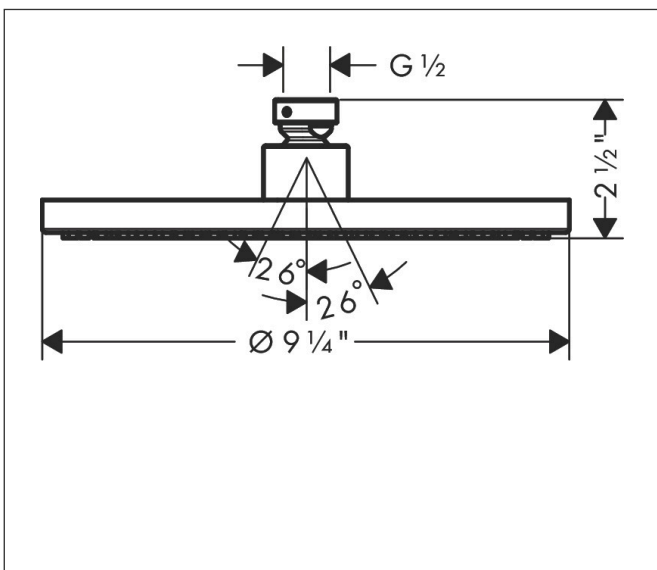

Drawing

Technology

Spray Types