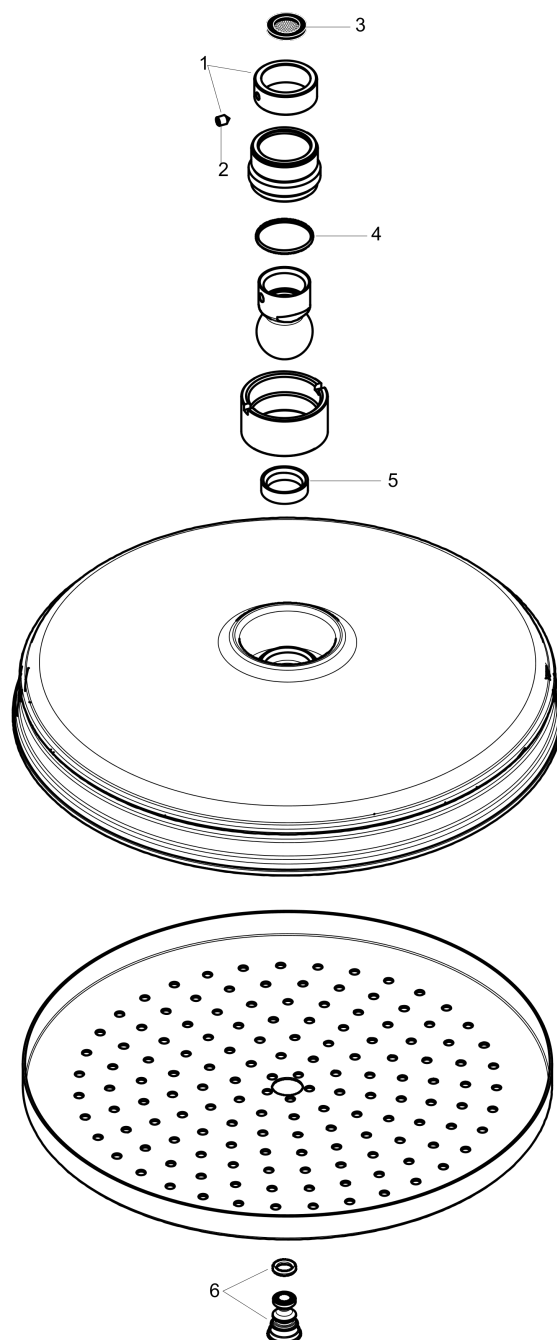

AXOR Montreux
Showerhead 240 1-Jet, 1.75 GPM
Finishes : **brushed nickel** Part no. : **28374821**

Description

Features

- Spray modes: Rain
- 140 no-clog spray channels
- Flow: 1.75 GPM (6.6 L/Min)
- Fully-finished matching spray face
- Spray face removable for cleaning

Technology

Product image

Scale drawing

AXOR Montreux
Showerhead 240 1-Jet, 1.75 GPM
Finishes : **brushed nickel** Part no. : **28374821**

Exploded drawing

Year of production: >01/18

AXOR Montreux
Showerhead 240 1-Jet, 1.75 GPM
 Finishes : **brushed nickel** Part no. : **28374821**

Spare parts list

Year of production: >01/18

Pos.	Description	Part no.	PC	PU
1	lock washer	98942000	0	1
2	hollow set screw M4x6	97767000	0	1
3	filter packing	94246000	0	1
4	lever collar	97536000	0	1
5	seal	97606000	0	1
6	air jet (Eco)	95795820	0	1