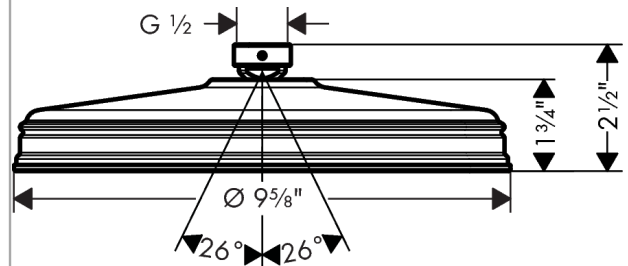

AXOR Montreux
Showerhead 240 1-Jet, 1.75 GPM
Finishes : **brushed nickel** Part no. : **28374821**

Description

Features

- Spray modes: Rain
- 140 no-clog spray channels
- Flow: 1.75 GPM (6.6 L/Min)
- Fully-finished matching spray face
- Spray face removable for cleaning

Technology

Product image

Scale drawing

AXOR Montreux
Showerhead 240 1-Jet, 1.75 GPM
Finishes : **brushed nickel** Part no. : **28374821**

Exploded drawing

Year of production: >01/18

AXOR Montreux
Showerhead 240 1-Jet, 1.75 GPM
 Finishes : **brushed nickel** Part no. : **28374821**