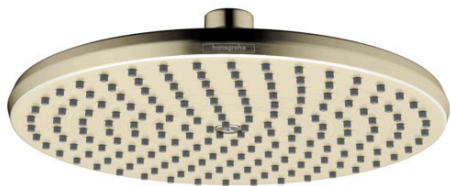

Locarno
Showerhead 240 1-Jet, 1.75 GPM
 Finishes : **brushed nickel** Part no. : **04824820**

Description

Features

- Spray modes: PowderRain
- Fully-finished matching spray face
- overhead shower, Assembly instructions

Technology

Product image

Scale drawing