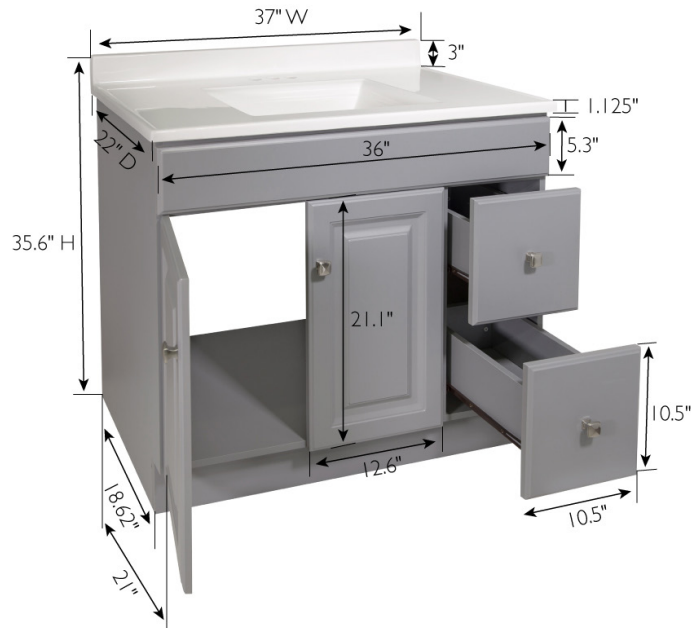

Grey

Wyndham 2-Door 2-Drawer Vanity with Cultured Marble 4 in. Centerset Solid White Top, Unassembled, 37x22

## SPECIFICATIONS

**MATERIAL CONSTRUCTION:** Wood/Cultured Marble  
**ASSEMBLY REQUIRED:** Yes  
**ASSEMBLED DIMENSIONS:** 35.38" H x 37" L x 22" D  
**ASSEMBLED WEIGHT:** 133 lbs.  
**TOOLS NEEDED FOR INSTALLATION:** Wrench

**CONSTRUCTION TYPE:** Frameless  
**HINGE STYLE:** Concealed  
**DOOR STYLE:** 2 MDF Slab Doors  
**DRAWER STYLE:** 2 MDF Drawers  
**GLIDE STYLE:** STD Easy Glide  
**FAKE DWR STYLE:** N/A  
**DWR #1 DIMENSIONS:** 5.12" H x 15.59" D  
**DWR CONSTRUCTION:** Standard  
**SHELF STYLE:** N/A  
**SHELF ADJUSTABILITY INCREMENTS:** N/A  
**SHELF MAX WEIGHT CAPACITY:** N/A  
**SHELF DIMENSIONS:** N/A  
**SHELF THICKNESS:** N/A  
**SHELF MATERIAL:** N/A  
**FRAME STYLE:** N/A  
**FACE FRAME MATERIAL:** MDF  
**SIDES MATERIAL:** Particle Board  
**BOTTOM MATERIAL:** Particle Board

**TOE KICK INSET WIDTH:** 4.5"  
**BACK PANEL MATERIAL:** N/A  
**BACK BRACE MATERIAL:** Particle Board

**FAUCET TYPE:** Lav Centerset  
**NUMBER OF MOUNTING HOLES:** 3  
**BOWL MATERIAL:** Cultured Marble  
**BACK SPLASH INCLUDED:** Yes  
**COLOR:** Solid White  
**NUMBER OF BOWLS:** 1  
**BOWL DIMENSIONS:** 8.75" H x 18.5" W x 14" D  
**BOWL SHAPE:** Rectangle  
**SINK THICKNESS:** N/A  
**MOUNTING TYPE:** Integrated  
**OVERFLOW HOLE:** Yes