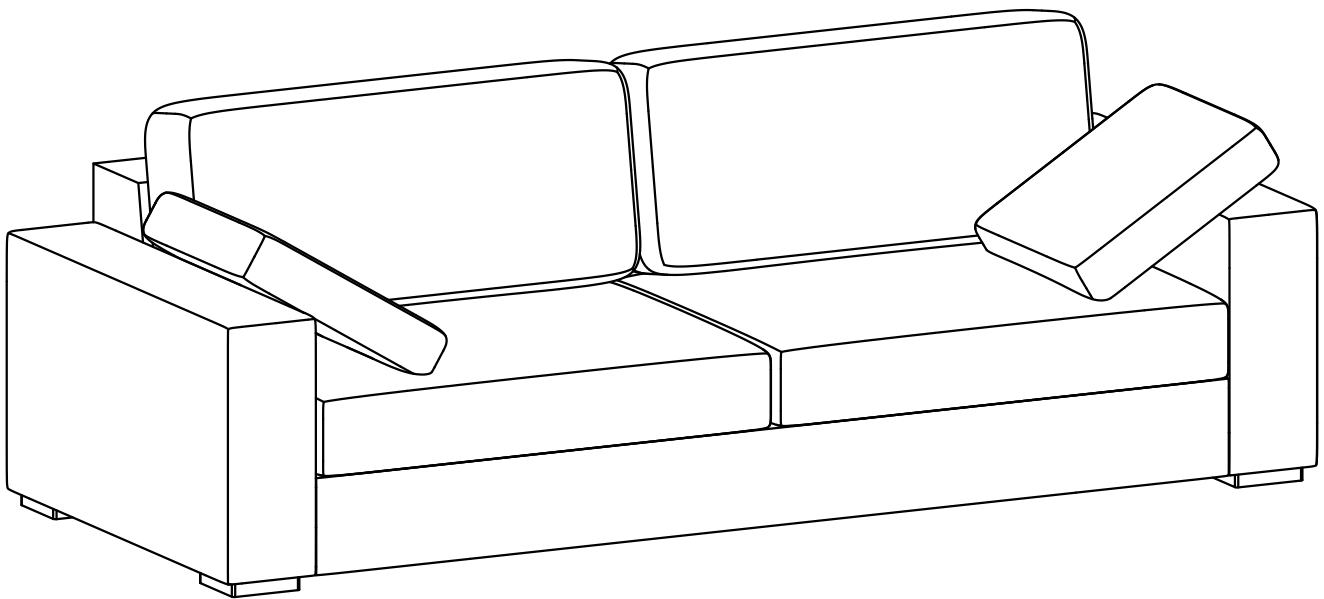

SIMPLIHOME®

Charlie / Roscoe / Neilson

96 inch Deep Seater Sofa

Model # AXCSOFCHA96-CR

SIMPLIHOME

Great quality is a right.

Thank you for shopping with Simpli Home,
America's top brand for high-value furniture.