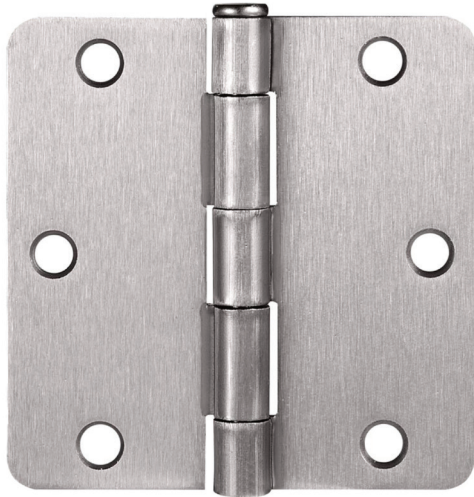

6-Hole 3.5" x 3.5", 1/4" Radius Door Hinge 6-Pack
Satin Nickel

SPECIFICATIONS

MATERIAL CONSTRUCTION:	Steel
MOUNTING HARDWARE INCLUDED:	#9 x 3/4" (6 screws)
TOOLS NEEDED FOR INSTALLATION:	Screwdriver
ASSEMBLED DIMENSIONS:	3.5" H x 3.5" L x 0.125" D
ASSEMBLED WEIGHT:	2.5 lbs
CORNER RADIUS:	1/4"
HINGE TYPE:	Butt Hinge