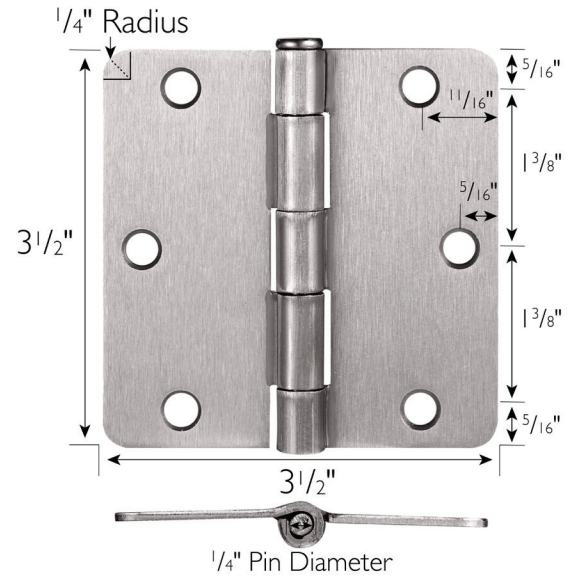

6-Hole 3.5" x 3.5", 1/4" Radius Door Hinge 6-Pack
Satin Nickel

SPECIFICATIONS

MATERIAL CONSTRUCTION:	Steel
MOUNTING HARDWARE INCLUDED:	#9 x 3/4" (6 screws)
TOOLS NEEDED FOR INSTALLATION:	Screwdriver
ASSEMBLED DIMENSIONS:	3.5" H x 3.5" L x 0.125" D
ASSEMBLED WEIGHT:	2.5 lbs
CORNER RADIUS:	1/4"
HINGE TYPE:	Butt Hinge