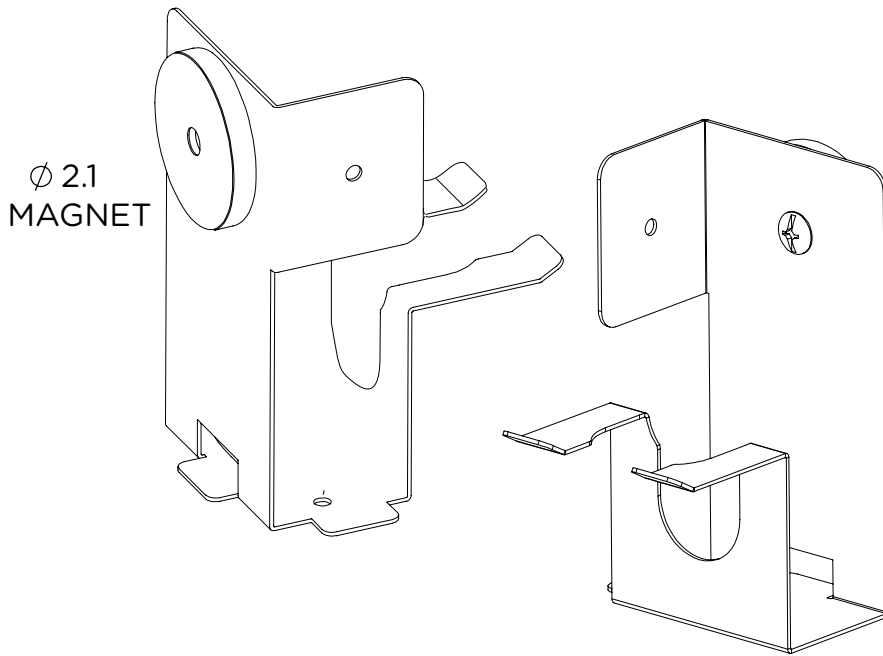

60010-01/03

Magnetic Caddy

Dimensional Illustrations

4 LB WEIGHT CAPACITY