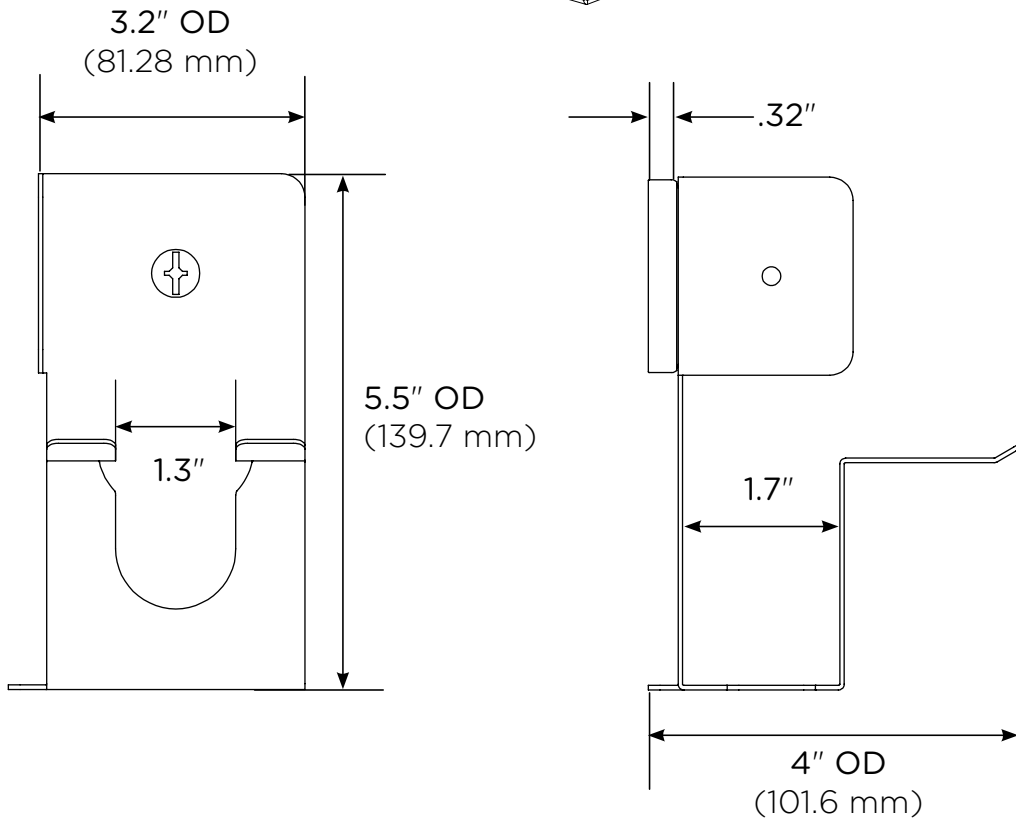

60010-01/03

Magnetic Caddy

Dimensional Illustrations

4 LB WEIGHT CAPACITY