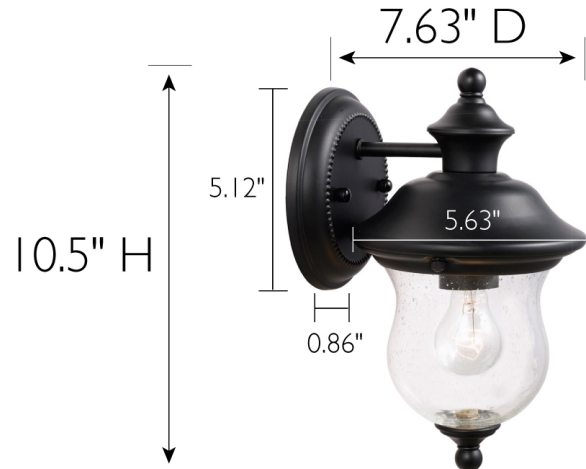

Highland I-Light Outdoor Wall Light  
Black

**SPECIFICATIONS**

<b>MOUNTING:</b>	Wall Mount	<b>LED BRIGHTNESS (LUMENS):</b>	N/A
<b>SLOPED CEILING ADAPTABLE:</b>	No	<b>LED COLOR CORRELATED TEMPERATURE (CCT):</b>	N/A
<b>LAMP TYPE 1:</b>	1 lamp 60W Incandescent A19 Medium base bulb	<b>LED COLOR RENDERING INDEX (CRI):</b>	N/A
<b>BULB INCLUDED:</b>	No	<b>LED EFFICACY:</b>	N/A
<b>WATTS PER BULB:</b>	60W	<b>LED AVERAGE RATED LIFE:</b>	N/A
<b>TOTAL WATTAGE:</b>	60W	<b>ENERGY EFFICIENT:</b>	No
<b>DIMMABLE:</b>	Yes	<b>LIGHTING AMPS:</b>	N/A
<b>MATERIAL CONSTRUCTION:</b>	Steel	<b>VOLTAGE:</b>	120V
<b>ASSEMBLED DIMENSIONS:</b>	5.63" L x 10.5" H x 7.63" D		
<b>WEIGHT:</b>	2.13 lbs.		
<b>BACKPLATE DIMENSIONS:</b>	5.12" H x 5.12" W		
<b>CANOPY CEILING DIMENSIONS:</b>	N/A		
<b>GLASS/SHADE DIMENSIONS:</b>	N/A		
<b>GLASS/SHADE MATERIAL:</b>	Glass		
<b>GLASS/SHADE TYPE:</b>	Seedy		
<b>GLASS/SHADE COLOR:</b>	Clear		