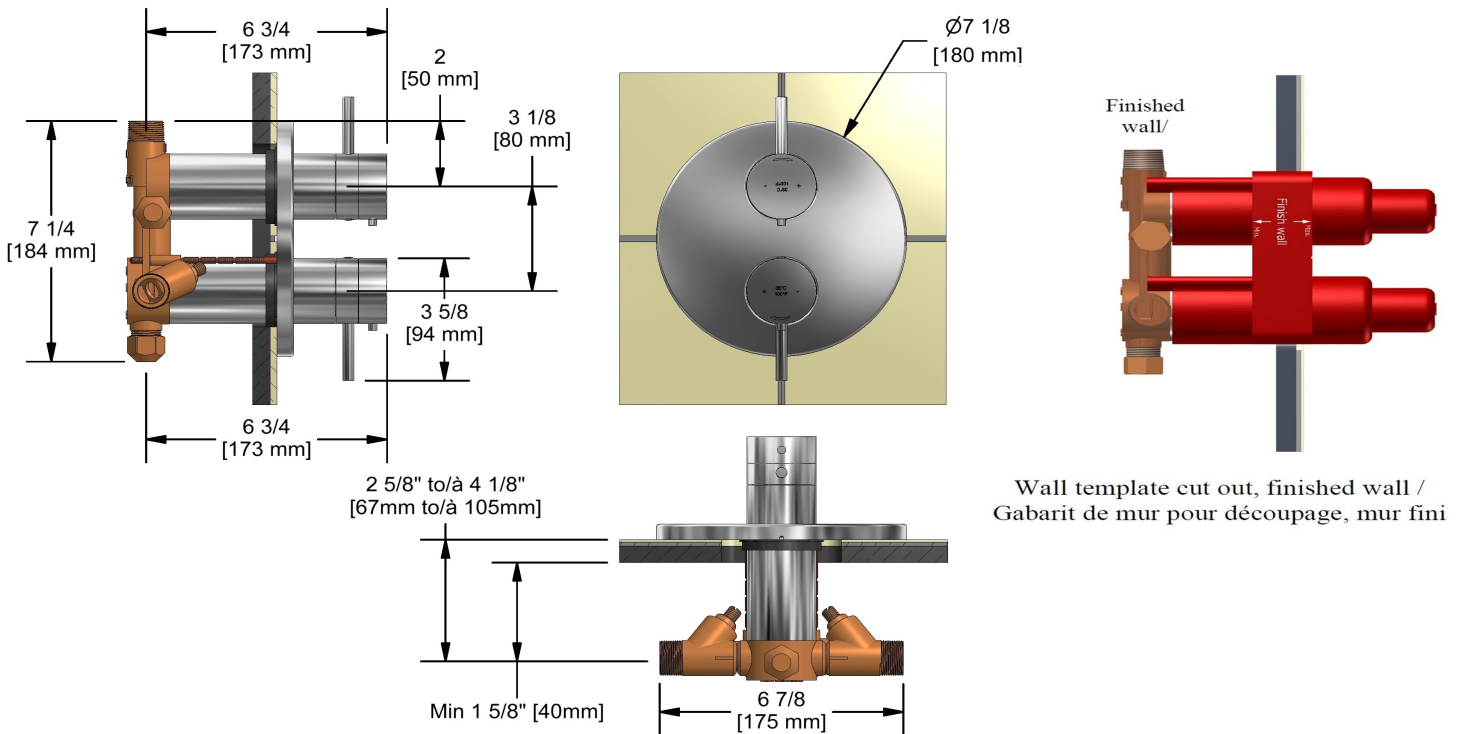

Certifications

- CSA B125.1
- ASME A112.18.1
- ASSE 1016
- CMR248 Approval
- ADA

Sizes, models and finishes may differ from those presented.

Warranty

This **Riobel Inc.** product you have purchased carries a Limited Lifetime Warranty on the chrome, PVD finish, blacks and all working parts and is guaranteed from the initial purchase date against all manufacturing defects. All other finishes, including plastic components, are guaranteed for one year. All electric and/or electronic parts are covered by a 5-year limited warranty.

Customer Service

Ontario, West Canada : 888-287-5354 Quebec, Maritimes, United States : 866-473-8442