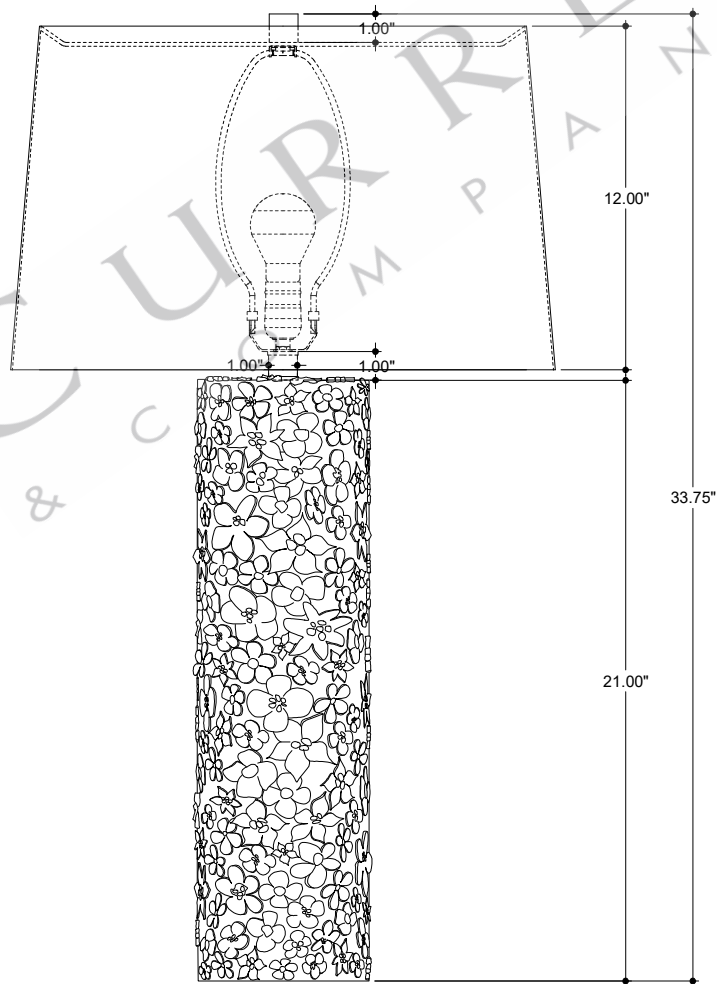

- 19.00" DIA. BOTTOM SHADE
- 17.00" DIA. TOP SHADE
- 6.00" DIA. BODY
- 1.00" DIA. FINIAL

TOP VIEW

FRONT VIEW

CURREY & COMPANY