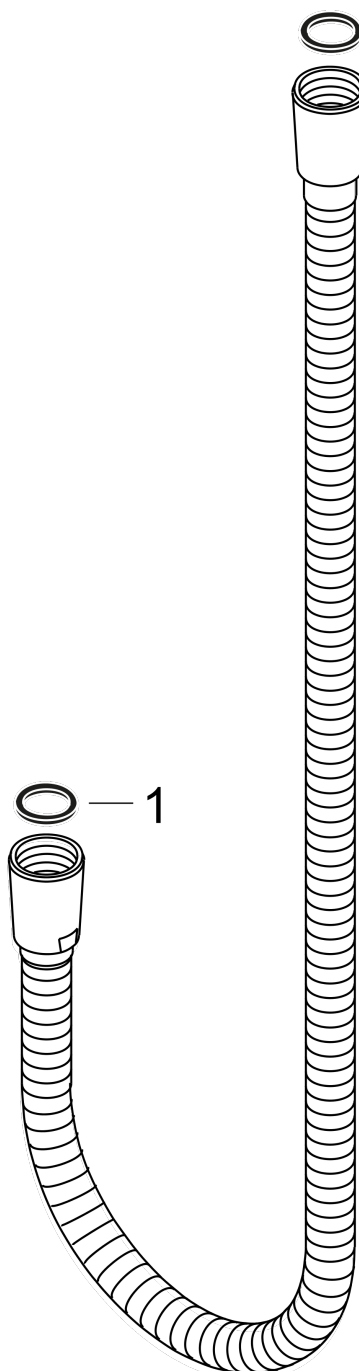

## Metal Handshower Hose, 63"

Finishes : **chrome** Part no. : **28116000**

#### Features

- Metal shower hose
- Pivot connector prevents hose from tangling
- No-kink hose

### Scale drawing

**Metal Handshower Hose, 63"**  
Finishes : **chrome**    Part no. : **28116000**

## Exploded drawing

Year of production: >12/05

**Metal Handshower Hose, 63"**  
 Finishes : **chrome**    Part no. : **28116000**