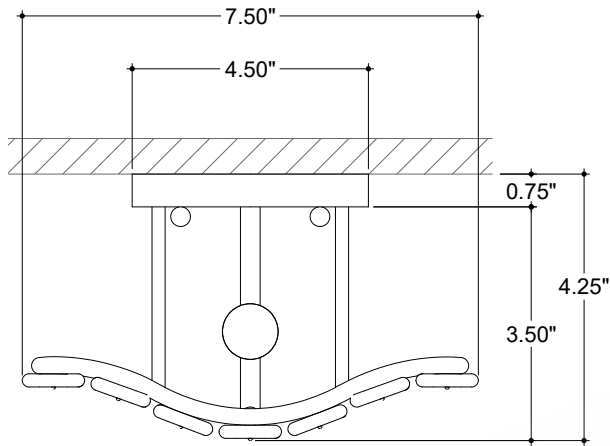

ITEM: 5000-0271

Overall Dimensions

Height: 8"

Width: 7.5"

Depth: 4.25"

TOP VIEW

FRONT VIEW

SIDE VIEW