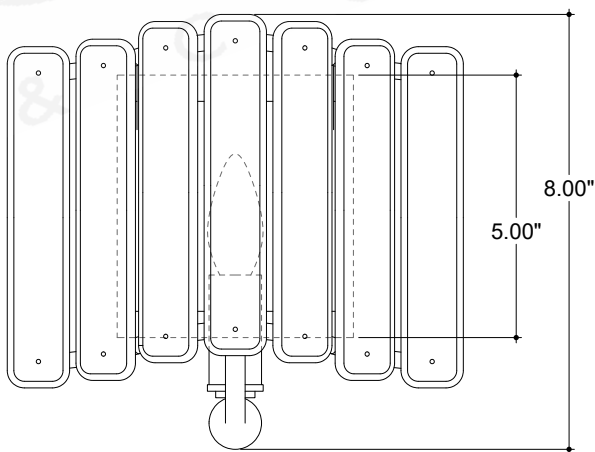

ITEM: 5000-0271

Overall Dimensions

Height: 8"

Width: 7.5"

Depth: 4.25"

TOP VIEW

FRONT VIEW

SIDE VIEW