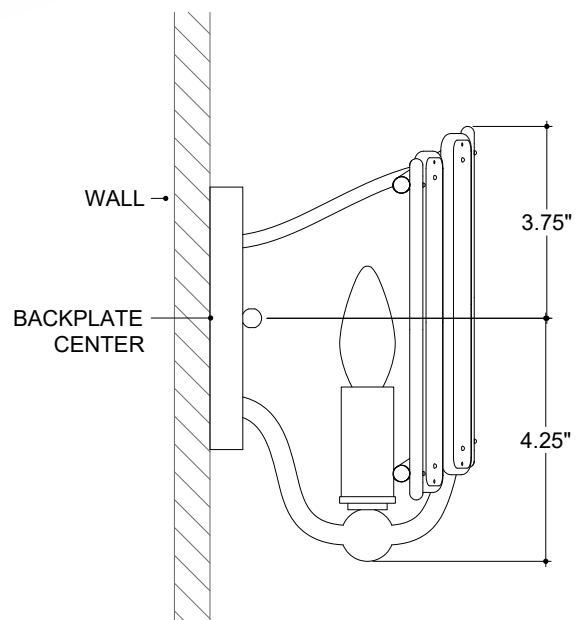

ITEM: 5000-0271

Overall Dimensions

Height: 8"

Width: 7.5"

Depth: 4.25"

TOP VIEW

FRONT VIEW

SIDE VIEW