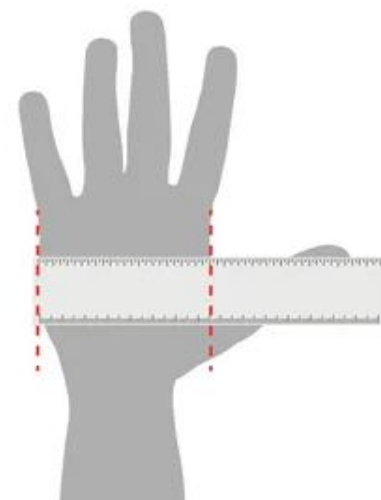

POLYSPORT BACK OF HAND

- PROVIDES BREATHABLE, ATHLETIC FIT AND FEEL

TPR PULL TAB

- PROVIDES EASY ON-AND-OFF
- *CARABINER CLIP INCLUDED FOR CONVENIENT STORAGE*

APPLICATIONS

- GENERAL PURPOSE
- CONSTRUCTION
- LANDSCAPING
- DIY

PERFORMANCE PROPERTIES

- TBD

SIZING CHART

MEASURE PALM WIDTH

SIZES

PALM WIDTH

S	2 5/8" - 3 1/8"
M	3 1/8" - 3 1/2"
L	3 1/2" - 3 15/16"
XL	3 15/16" - 4 7/16"
2XL	4 7/16" - 4 13/16"
3XL	4 13/16" +

PART