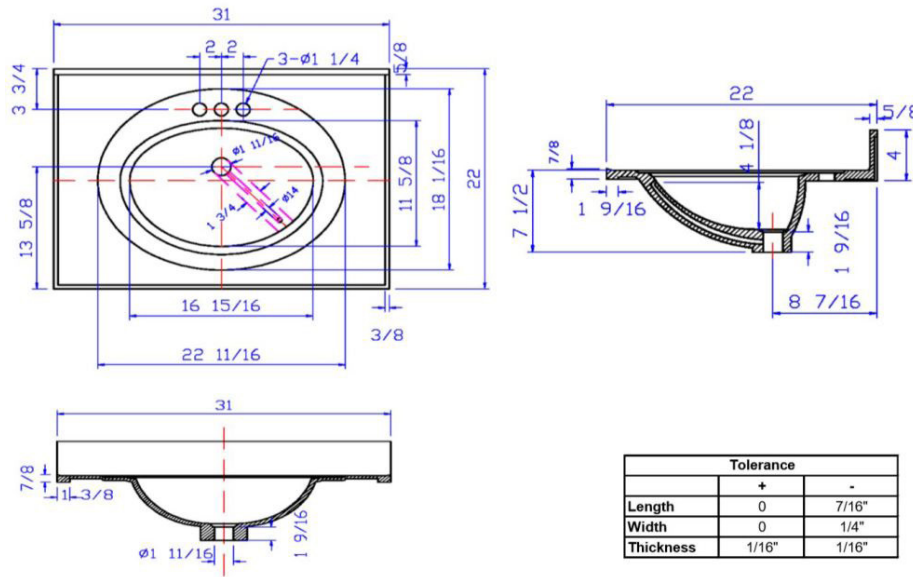

# Cultured Marble Vanity Top 31x22

Solid White

## SPECIFICATIONS

<b>MATERIAL:</b>	Cultured Marble
<b>TOOLS NEEDED FOR INSTALLATION:</b>	100% silicone
<b>ASSEMBLED DIMENSIONS:</b>	11.09" H x 31" L x 22" D
<b>ASSEMBLED WEIGHT:</b>	39.78 lbs.
<b>FAUCET TYPE:</b>	Lav Centerset
<b>NUMBER OF MOUNTING HOLES:</b>	3
<b>BOWL MATERIAL:</b>	Cultured Marble
<b>BACK SPLASH INCLUDED:</b>	Yes
<b>COLOR:</b>	Solid White
<b>NUMBER OF BOWLS:</b>	1
<b>BOWL DIMENSIONS:</b>	5.63" H x 11.69" W x 17.13" D
<b>BOWL SHAPE:</b>	Oval
<b>SINK THICKNESS:</b>	0.98"
<b>MOUNTING TYPE:</b>	Integrated
<b>OVERFLOW HOLE:</b>	Yes