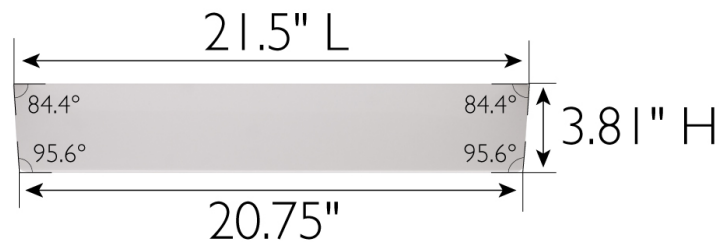

Universal Cultured Marble Side Splash 22"
Solid White

SPECIFICATIONS

MATERIAL:	Cultured Marble 100%
TOOLS NEEDED FOR INSTALLATION:	silicone
ASSEMBLED DIMENSIONS:	3.81" H x 21.5" L x 0.5" D
ASSEMBLED WEIGHT:	3.59 lbs.
FAUCET TYPE:	N/A
NUMBER OF MOUNTING HOLES:	N/A
BOWL MATERIAL:	N/A
BACK SPLASH INCLUDED:	No
COLOR:	Solid White
NUMBER OF BOWLS:	N/A
BOWL DIMENSIONS:	N/A
BOWL SHAPE:	N/A
SINK THICKNESS:	N/A
MOUNTING TYPE:	N/A
OVERFLOW HOLE:	N/A