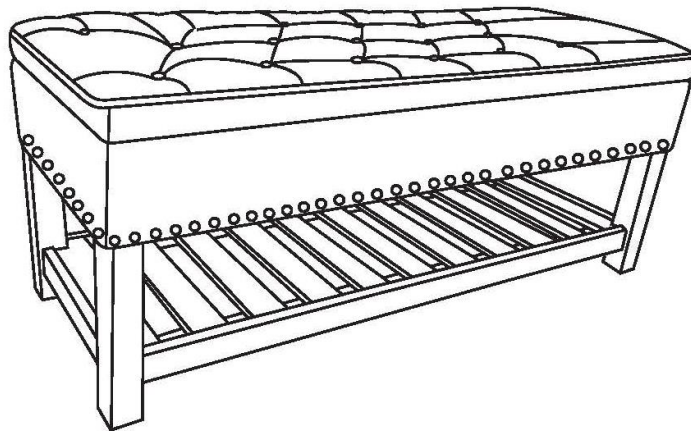

SIMPLIHOME®

Lomond / Riley / Joshua

Storage Ottoman Bench

MODEL # AXCOT-260-DSB

brooklyn + max™

Wynden+Hall™
HOME DECOR

SIMPLIHOME®

Great quality is a right.

LOCK WASHER
Ø 10 mm
QTY 8

5

ALLEN KEY
5 mm
QTY 1

Step 1

1. Attach Legs (C) to each corner of the Shelf (B) using Allen Key Screws (1), four Washers (3) and four Lock Washers (4).
2. Use Allen Key (5) to tighten.

Step 2

1. Place Ottoman (A) on the assembled Shelf (B) and open the storage lid.
2. Attach Ottoman (A) to Shelf (B) using Allen Key Screws (2), four Washers (3) and four Lock Washers (4).
3. Use Allen Key (5) to tighten.