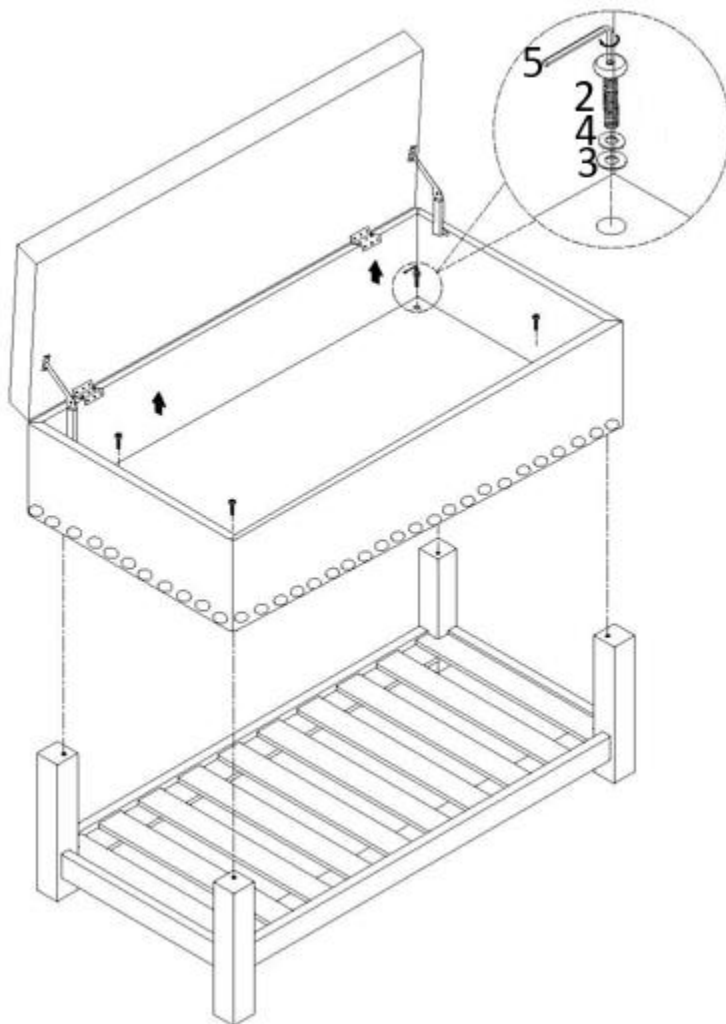

Step 2

1. Place Ottoman (A) on the assembled Shelf (B) and open the storage lid.
2. Attach Ottoman (A) to Shelf (B) using Allen Key Screws (2), four Washers (3) and four Lock Washers (4).
3. Use Allen Key (5) to tighten.