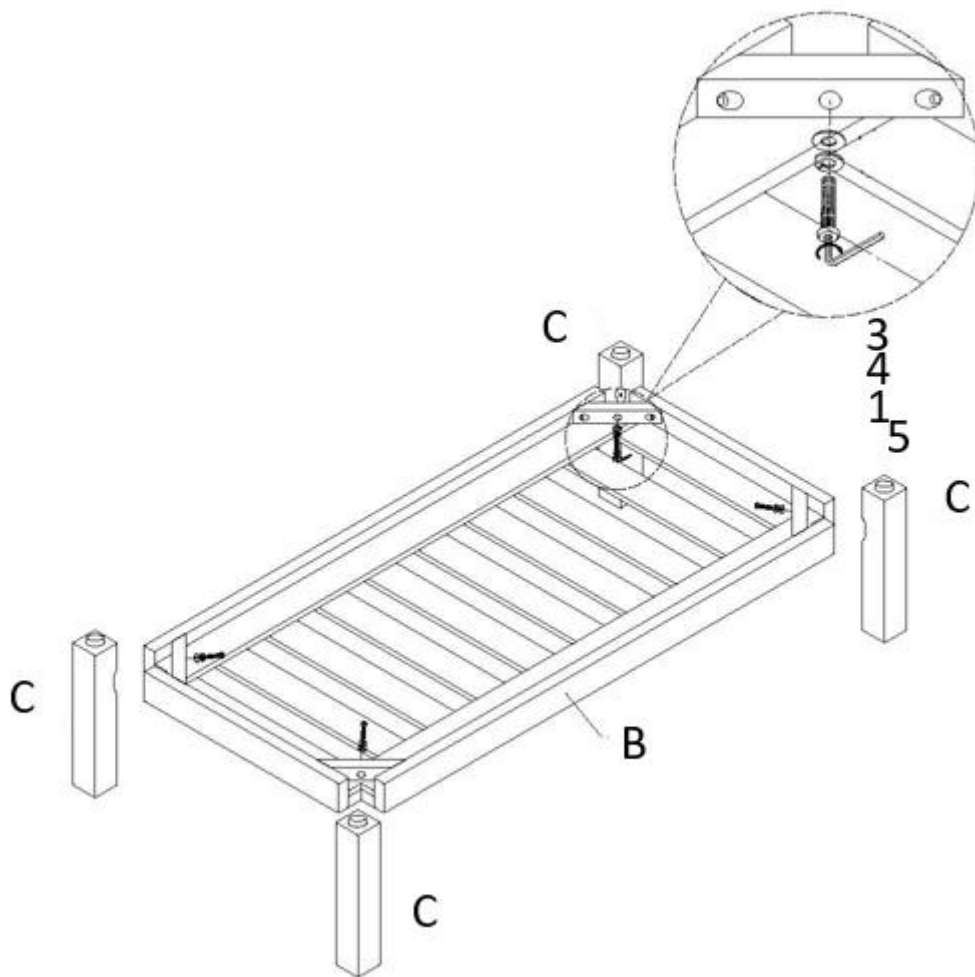

Hardware Description

1

ALLEN KEY SCREW
M6 x 60 mm
QTY 4

2

ALLEN KEY SCREW
M6 x 30 mm
QTY 4

3

WASHER
Ø 18 mm
QTY 8

4

LOCK WASHER
Ø 10 mm
QTY 8

5

ALLEN KEY
5 mm
QTY 1

Step 1

1. Attach Legs (C) to each corner of the Shelf (B) using Allen Key Screws (1), four Washers (3) and four Lock Washers (4).
2. Use Allen Key (5) to tighten.