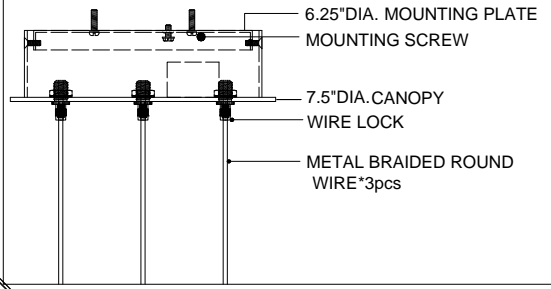

7.5"DIA*2.5"H. CANOPY
6.25"DIA*0.5"H. MOUNTING PLATE COVER
5.5"DIA*6.0"H. SHADE

TOP VIEW

CANOPY DETAIL

FRONT VIEW

9000-0889

ALL WORK © 2021 CURREY & COMPANY