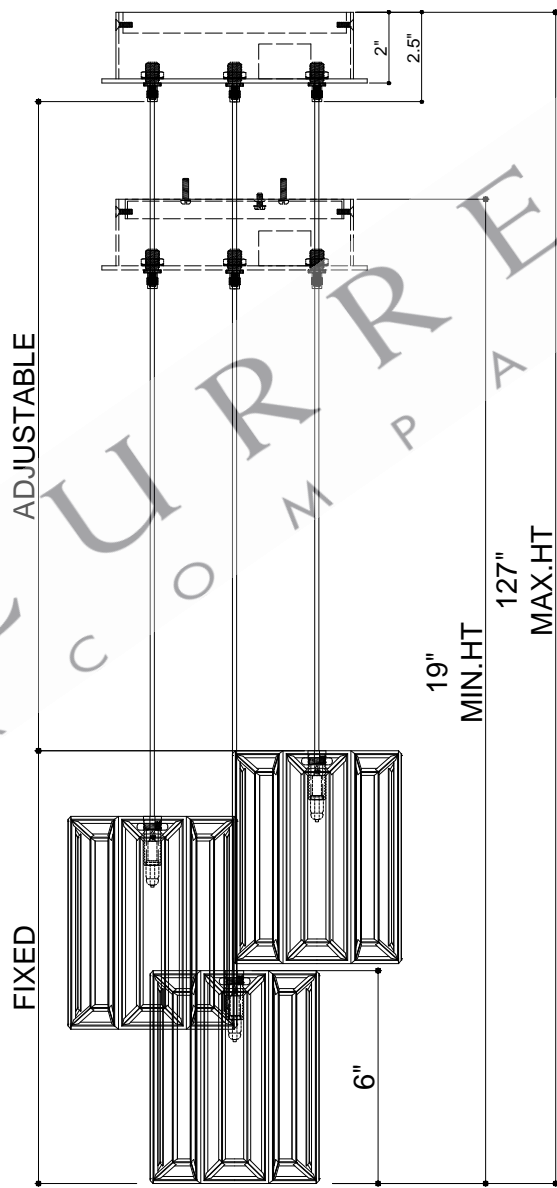

7.5"DIA*2.5"H. CANOPY
6.25"DIA*0.5"H. MOUNTING PLATE COVER
5.5"DIA*6.0"H. SHADE

TOP VIEW

CANOPY DETAIL

FRONT VIEW

9000-0889

ALL WORK © 2021 CURREY & COMPANY