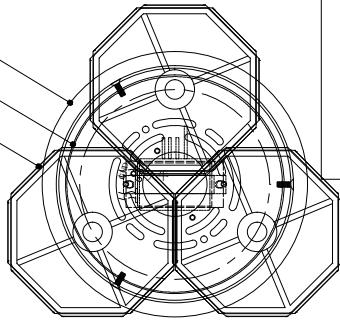

7.5"DIA*2.5"H. CANOPY
6.25"DIA*0.5"H. MOUNTING PLATE COVER
5.5"DIA*6.0"H. SHADE

TOP VIEW

CANOPY DETAIL

FRONT VIEW

9000-0889

ALL WORK © 2021 CURREY & COMPANY