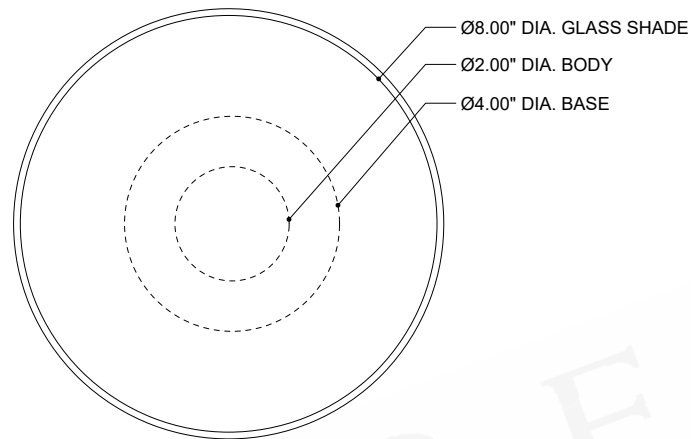

ITEM: 6000-0986

Overall Dimensions

Height: 14.5"

Diameter: 8"

TOP VIEW

FRONT VIEW