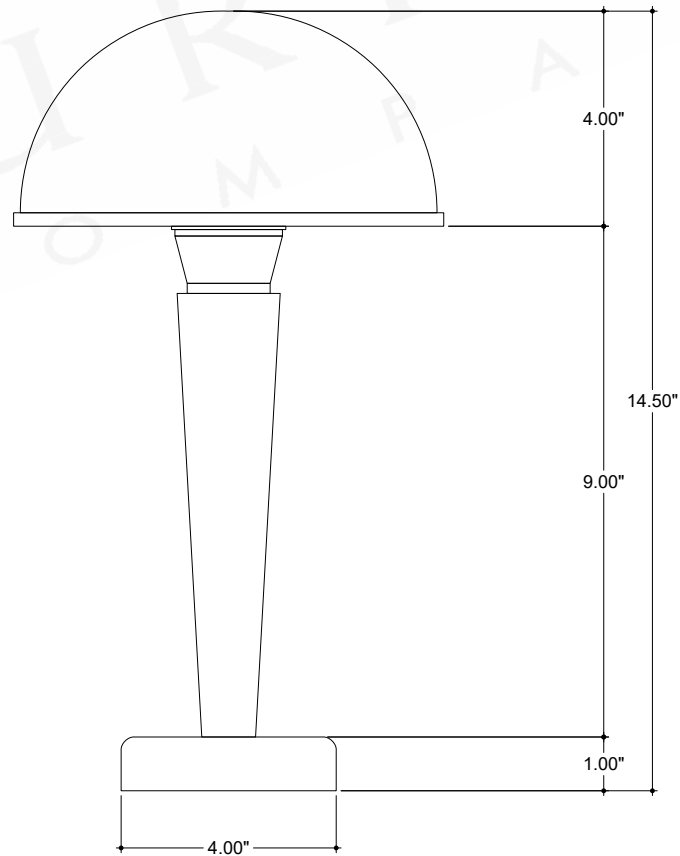

ITEM: 6000-0986

Overall Dimensions

Height: 14.5"

Diameter: 8"

TOP VIEW

FRONT VIEW