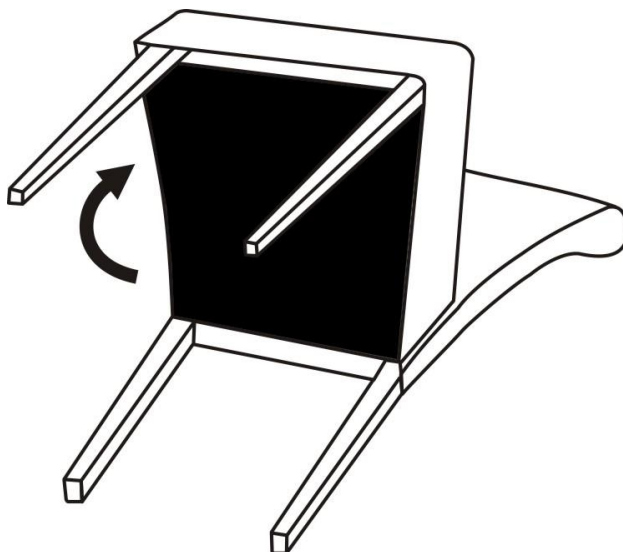

Step 2

1. Attach Front Legs (C) to Seat (B) using Allen Key Screws (2), four Washers (4) and four Lock Washers (5).
2. Use Allen Key (3) to tighten. Do not over-tighten.

Step 3

1. Place Chair on a flat, level surface to ensure it is level.
2. If it is uneven, adjust either the Seat (B) or Front Legs (C) and then fully tighten Screws.

Step 4

I. Attach fabric with Velcro to the bottom of the Seat.