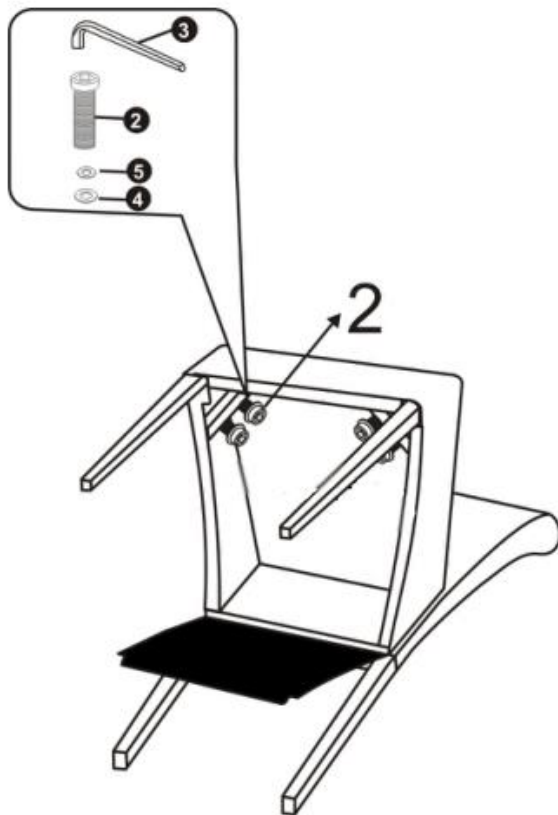

WASHER
Ø 22 mm
QTY 9

5

LOCK WASHER
Ø 13 mm
QTY 9

Step 1

1. Attach Seat (B) to Chair Back (A) using Allen Key Screws (1), five Washers (4) and five Lock Washers (5).
2. Use Allen Key (3) to tighten. Do not over-tighten.

Step 2

1. Attach Front Legs (C) to Seat (B) using Allen Key Screws (2), four Washers (4) and four Lock Washers (5).
2. Use Allen Key (3) to tighten. Do not over-tighten.

Step 3

1. Place Chair on a flat, level surface to ensure it is level.
2. If it is uneven, adjust either the Seat (B) or Front Legs (C) and then fully tighten Screws.