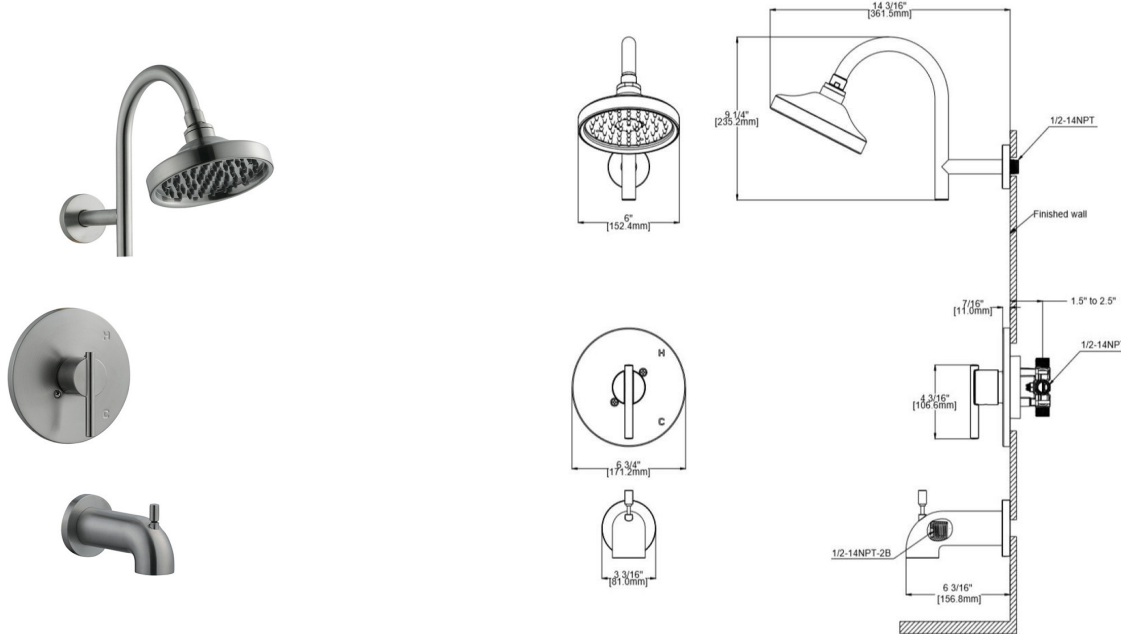

Geneva Bath and Shower Trim with Valve

Satin Nickel

SPECIFICATIONS

MATERIAL:	Brass/ABS	WEIGHT:	4.95 lbs.
HANDLE MATERIAL:	Zinc	PVD FINISH:	Yes
SPOUT MATERIAL:	N/A	ESCUTCHEON INCLUDED:	N/A
CARTRIDGE MATERIAL:	Compression	VALVE INCLUDED:	Yes
WATERWAY MATERIAL:	Hybrid	PRESSURE BALANCED VALVE:	No
VALVE MATERIAL:	N/A	TYPE OF SHOWER HEAD:	Wall Mount
DRAIN MATERIAL:	N/A	SHOWER HEAD FUNCTIONS (QTY):	1
FAUCET TYPE:	Bath & Shower Trim	SHOWER HEAD NOZZLE TYPE:	Raised
SPOUT REACH:	5.08"	SHOWER HEAD SHAPE:	Round
FLOW RATE:	1.8 GPM	SHOWER HEAD PUSH BUTTON:	No
LOW FLOW:	Yes	TUB SPOUT TYPE:	Threaded
HANDLES CONFIGURATION:	Single Handle	TUB SPOUT DIVERTER INCLUDED:	Yes
HANDLE REACH:	5.08"		
QUICK ATTACH INCLUDED:	No		
DIMENSIONS:	78" H x 10.5" L x 6.75" D		