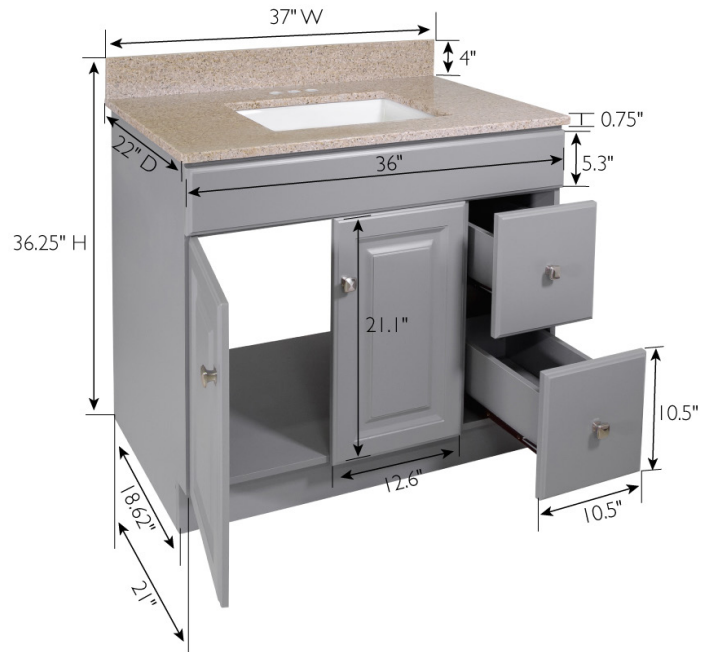

Grey

Wyndham 2-Door 2-Drawer Vanity with Granite 4 in. Centerset Golden Sand Top, Unassembled, 37x22

SPECIFICATIONS

MATERIAL CONSTRUCTION: Wood/Granite
ASSEMBLY REQUIRED: Yes
ASSEMBLED DIMENSIONS: 36.63" H x 37" L x 22" D
ASSEMBLED WEIGHT: 154 lbs.
TOOLS NEEDED FOR INSTALLATION: Wrench

CONSTRUCTION TYPE: Frameless
HINGE STYLE: Concealed
DOOR STYLE: 2 MDF Slab Doors
DRAWER STYLE: 2 MDF Drawers
GLIDE STYLE: STD Easy Glide
FAKE DWR STYLE: N/A
DWR #1 DIMENSIONS: 5.12" H x 15.59" D
DWR CONSTRUCTION: Standard
SHELF STYLE: N/A
SHELF ADJUSTABILITY INCREMENTS: N/A
SHELF MAX WEIGHT CAPACITY: N/A
SHELF DIMENSIONS: N/A
SHELF THICKNESS: N/A
SHELF MATERIAL: N/A
FRAME STYLE: N/A
FACE FRAME MATERIAL: MDF
SIDES MATERIAL: Particle Board
BOTTOM MATERIAL: Particle Board

TOE KICK INSET WIDTH: 4.5"
BACK PANEL MATERIAL: N/A
BACK BRACE MATERIAL: Particle Board
FAUCET TYPE: Lav Centerset
NUMBER OF MOUNTING HOLES: 3
BOWL MATERIAL: Ceramic
BACK SPLASH INCLUDED: Yes
COLOR: Golden Sand
NUMBER OF BOWLS: 1
BOWL DIMENSIONS: 7.4" H x 11.63" W x 17.63" D
BOWL SHAPE: Rectangle
SINK THICKNESS: N/A
MOUNTING TYPE: Undermount
OVERFLOW HOLE: Yes