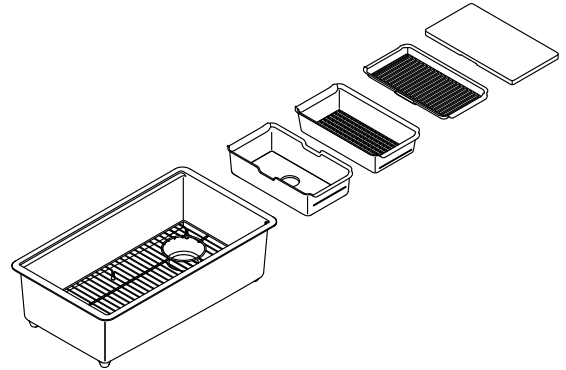

Material

- KOHLER Neoroc® composite is durable and built to withstand day-to-day cleaning tasks
- Solid color throughout the sink
- Heat-resistant up to 750°F
- Scratch-, stain-, chip-, and thermal-shock-resistant

Installation

- Undermount
- Installation hardware and templates included

Recommended Products/Accessories

- K-35485 Workstation sink cover
- K-35488 Ice bucket holder
- K-35487 Three-piece ice bucket set
- K-35491 Marble serving tray
- K-35484 Three-piece workstation sink prep bowl set
- K-35489 Professional-style cutting board
- K-23730 Neoroc® cleaner

Optional Products/Accessories

- K-23726 Drain treatment
- K-8799 Sink drain and strainer basket
- K-8801 Sink drain and strainer with tailpiece
- K-11352 Disposal Flange with Stopper
- K-35482 Drain cover

Included Components

- K-33714 Sink rack
- K-35478 Three-piece workstation sink accessory set
- K-35480 Hardwood cutting board

Codes/Standards

CSA B45.5/IAPMO Z124

KOHLER® Neoroc® Sinks Lifetime Limited Warranty

See website for detailed warranty information.

Available Colors/Finishes

Color tiles intended for reference only.

Color	Code	Description
	CM7	Matte Graphite
	CM6	Matte White
	CM4	Matte Grey
	CM1	Matte Black
	CM3	Matte Taupe
	CM2	Matte Brown