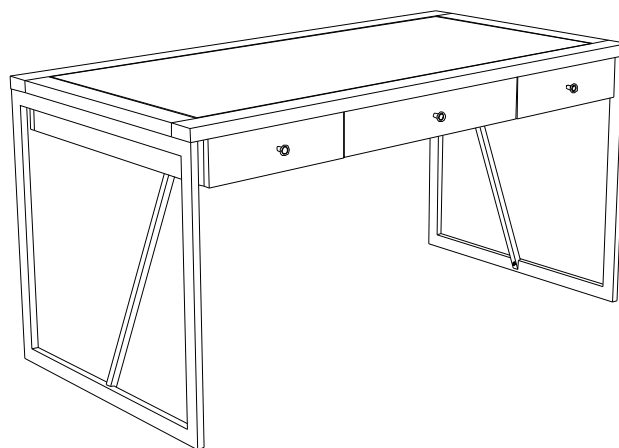

ASSEMBLY INSTRUCTION (5681-10458/WRITING DESK)

STEP-1

STEP-2

STEP-3

STEP-4

STEP-5

5681-10458/WRITING DESK		
Sr.No.	COMPONENT	QTY
1	TOP STRUCTURE	1
2	IRON SQUARE SIDE LEGS	2
3	IRON ANGLED PIPE BOTTOM	1
4	ALLEN BOLT 20MM	10
5	ALLEN KEY 6MM	1