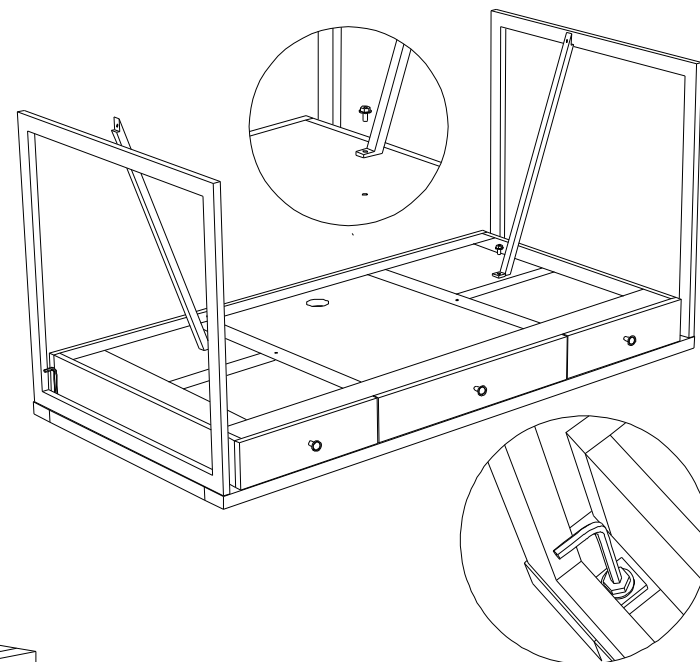

ASSEMBLY INSTRUCTION (5681-10458/WRITING DESK)

STEP-1

STEP-2

STEP-3

STEP-4

STEP-5

5681-10458/WRITING DESK		
Sr.No.	COMPONENT	QTY
1	TOP STRUCTURE	1
2	IRON SQUARE SIDE LEGS	2
3	IRON ANGLED PIPE BOTTOM	1
4	ALLEN BOLT 20MM	10
5	ALLEN KEY 6MM	1