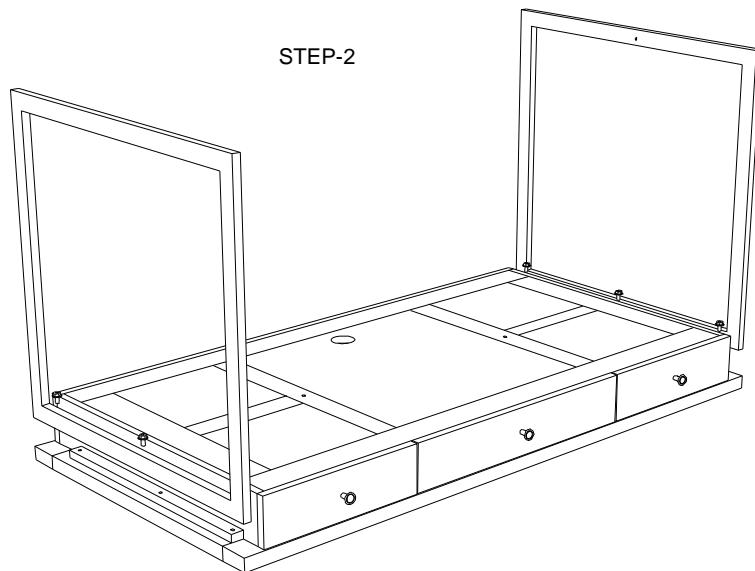

ASSEMBLY INSTRUCTION (5681-10458/WRITING DESK)

STEP-1

STEP-2

STEP-3

STEP-4

STEP-5

5681-10458/WRITING DESK		
Sr.No.	COMPONENT	QTY
1	TOP STRUCTURE	1
2	IRON SQUARE SIDE LEGS	2
3	IRON ANGLED PIPE BOTTOM	1
4	ALLEN BOLT 20MM	10
5	ALLEN KEY 6MM	1