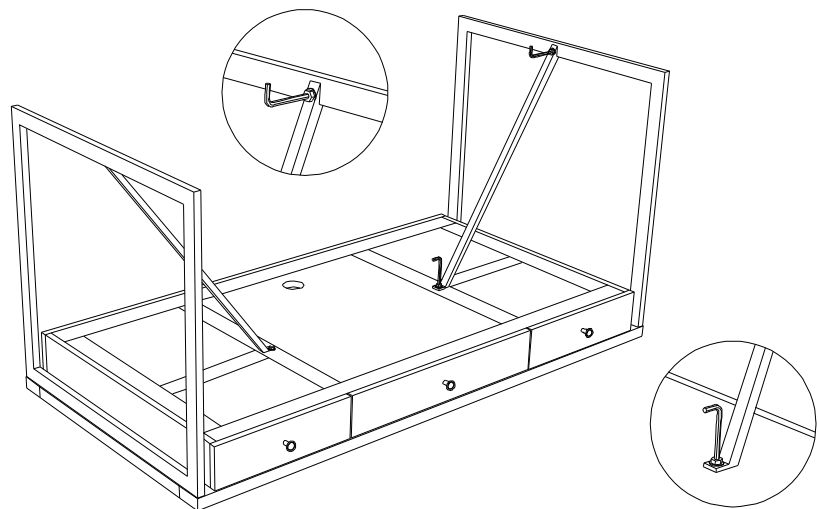

ASSEMBLY INSTRUCTION (5681-10458/WRITING DESK)

STEP-1

STEP-2

STEP-3

STEP-4

STEP-5

5681-10458/WRITING DESK		
Sr.No.	COMPONENT	QTY
1	TOP STRUCTURE	1
2	IRON SQUARE SIDE LEGS	2
3	IRON ANGLED PIPE BOTTOM	1
4	ALLEN BOLT 20MM	10
5	ALLEN KEY 6MM	1