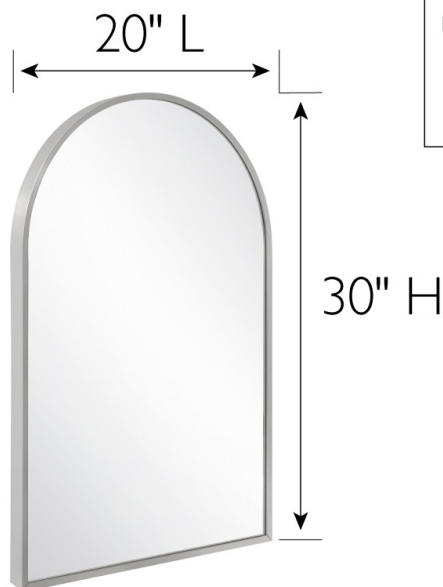

Maeve Metal Framed Wall Mirror 30" x 20"

Silver

SPECIFICATIONS

MATERIAL CONSTRUCTION:	Glass	FACE FRAME MATERIAL:	Aluminum
ASSEMBLY REQUIRED:	No	SIDES MATERIAL:	Aluminum
TOOLS NEEDED FOR INSTALLATION:	Screws, Screwdriver	BOTTOM MATERIAL:	Aluminum
ASSEMBLED DIMENSIONS:	30" H x 20" L x 1.25" D	BACK PANEL MATERIAL:	MDF
WEIGHT:	10.34 lbs.	BACK BRACE MATERIAL:	N/A
NUMBER OF DOORS:	0	GLASS STYLE:	Flat Panel
DOOR MATERIAL:	N/A	LIGHTED:	No
NUMBER OF SHELVES:	N/A	POWER SOURCE:	N/A
ADJUSTABLE SHELVES:	N/A	MOUNTING HARDWARE INCLUDED:	Yes
SHELF MAX WEIGHT CAPACITY:	N/A	MOUNTING TYPE:	Wall Mount
SHELF WIDTH:	N/A	QTY OF LAMPS:	N/A
SHELF THICKNESS:	N/A		
SHELF MATERIAL:	N/A		