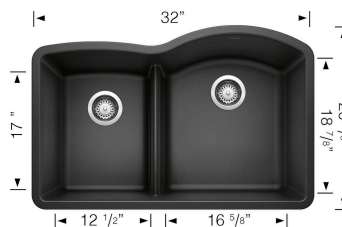

DIAMOND 1³/₄ REVERSE LOW DIVIDE SILGRANIT

Sink Specifications

Color	SKU
Anthracite	441598
Café	441609
Cinder	441600
Metallic Gray	441601
White	441603
Truffle	441608
Concrete Gray	442743
Coal Black	442911

Design and Planning Tips

- Min cabinet size: 36 in
- Bowl depth: 9,5 in (240.0 mm)

What is included:

Installation instructions

Cut-out template

Limited Lifetime Warranty

Undermount installation only

Minimum cabinet size: 36"

Cut-out Dimensions:

Cut-out Length: 29.87"

Cut-out Width: 19.35"

Cut-out Below Counter Depth: 10.29"

Left Sink Bowl Dimensions:

Sink Bowl Length (left-to-right): 12.5"

Sink Bowl Width (front-to-back): 17"

Sink Bowl Depth: 9.5"

Right Sink Bowl Dimensions:

Sink Bowl Length (left-to-right): 16.63"

Sink Bowl Width (front-to-back): 18.88"

Sink Bowl Depth: 9.5"

Low Divide Height: 5.5"

Drain hole compatible with 3.5" strainers or waste flanges