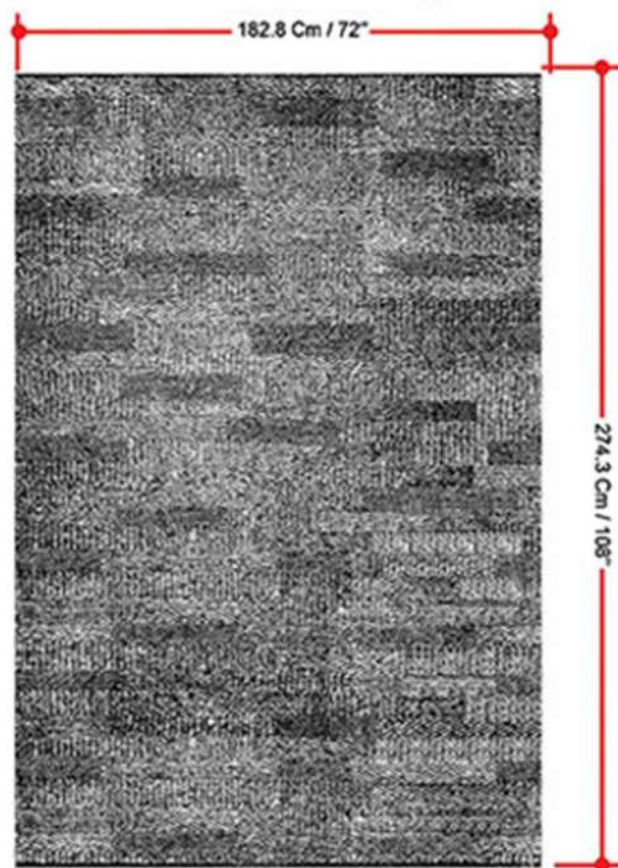

Russell 6'x9' Area Rug

Net Weight: 30.86(Lbs)