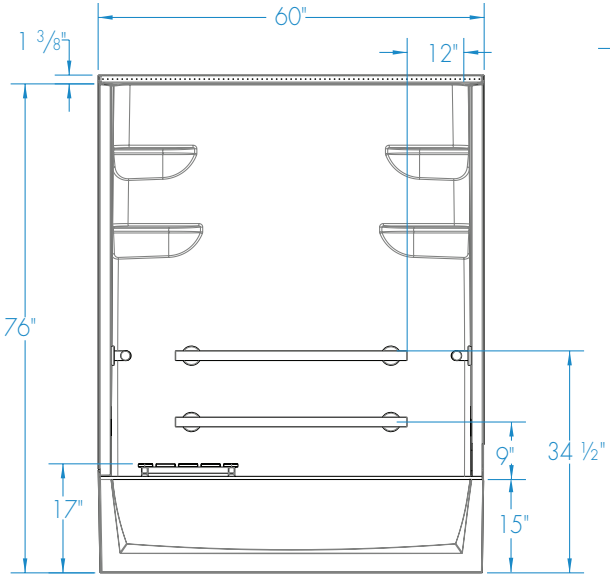

VPF6030CTS2

*Shown with optional seat

Shelf Space
 Top: 4" x 12 3/4"
 Bottom: 4" x 13 3/4"