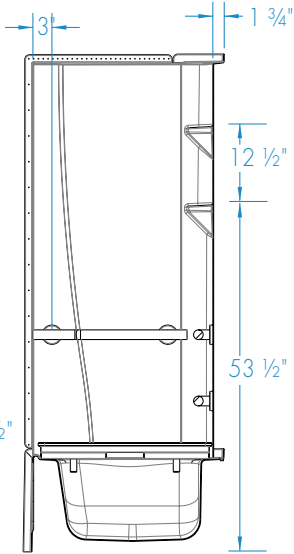

VPF6030CTS2

*Shown with optional seat

Shelf Space
 Top: 4" x 12 3/4"
 Bottom: 4" x 13 3/4"