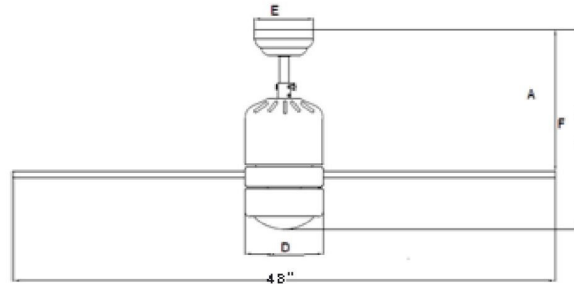

Indus Sol Modern Tri-Mount 3-Speed 48" Ceiling Fan Satin Nickel

SPECIFICATIONS

MOUNTING TYPE:	Downrod	DOWNROD DIAMETER:	0.83"
SLOPED CEILING ADAPTABLE:	Yes	DOWNROD 1 LENGTH:	6"
FINISH:	Satin Nickel	DOWNROD 2 LENGTH:	4"
BLADE COLOR:	Redwood	LIGHT KIT INCLUDED:	Yes
MATERIAL CONSTRUCTION:	Steel	LAMP TYPE:	1 lamp, G9 Incandescent
ASSEMBLED DIMENSIONS:	48" L x 18.9" H x 48" D	LED BRIGHTNESS (LUMENS):	N/A
ASSEMBLED WEIGHT:	15.4 lbs.	LED COLOR CORRELATED TEMPERATURE (CCT):	N/A
MAX HEIGHT:	18.9"	LED COLOR RENDERING INDEX (CRI):	N/A
MIN HEIGHT:	13.9"	GLASS/SHADE MATERIAL:	Glass
DISTANCE FROM CEILING:	Bottom of fan light kit: 18.9" Bottom of fan housing: 16.46"	GLASS/SHADE TYPE & COLOR:	Frosted White
NUMBER OF SPEEDS:	3	CANOPY/PLATE SHAPE:	Round
TYPE OF CONTROLLER:	Wall Controller	CANOPY/PLATE DIMENSIONS:	2.2" H x 5.12" L x 5.12" D
AIR FLOW EFFICIENCY:	76.7	VOLTAGE:	120V
AIR FLOW AT HIGH SPEED (CFM):	4500CFM		
ENERGY USAGE (FAN ONLY):	60W		
MOTOR SIZE:	153*13, reversible		
RPMS:	Low: 104, Medium: 154, High: 190		
AMPS:	Low: 0.23, Medium: 0.39, High: 0.5		