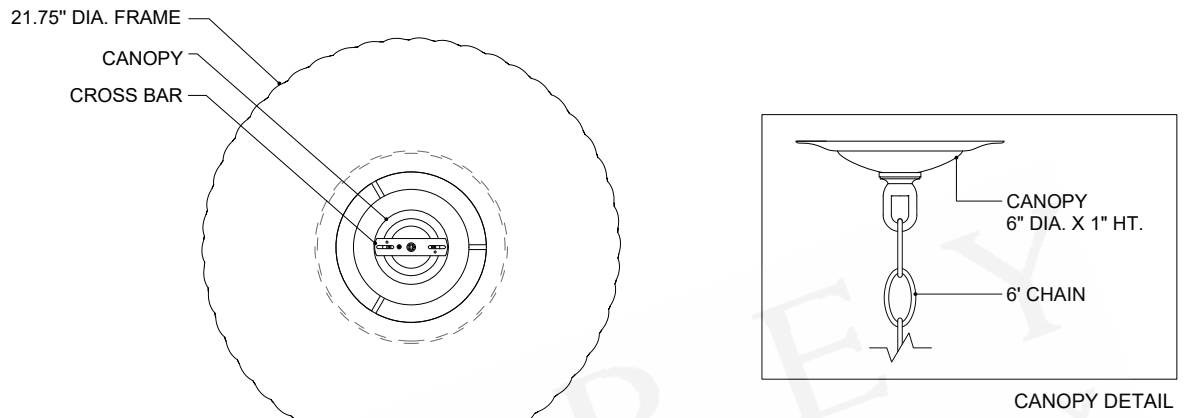

ITEM: 9000-1243

Overall Dimensions

Height: 25"

Diameter: 21.75"

TOP VIEW

FRONT VIEW