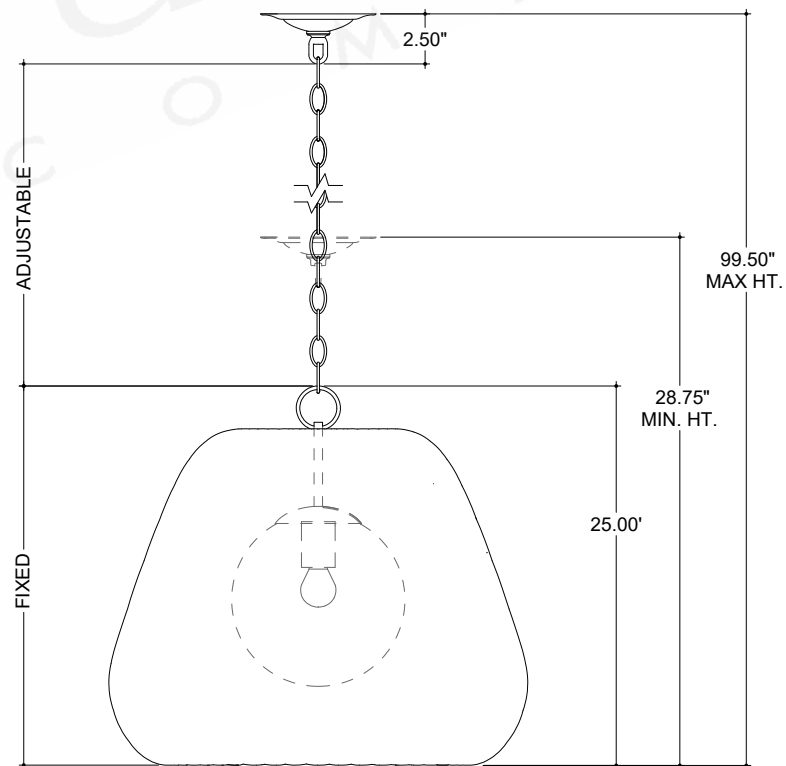

ITEM: 9000-1243

Overall Dimensions

Height: 25"

Diameter: 21.75"

TOP VIEW

FRONT VIEW