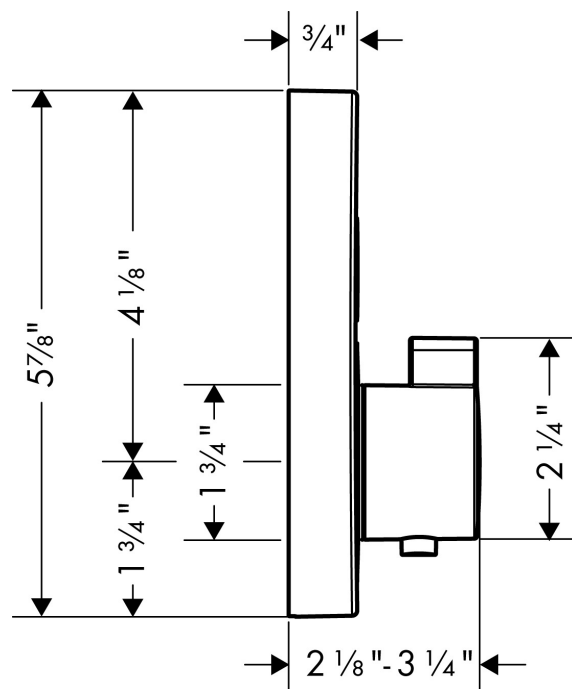

Brand	hansgrohe
Art. Name	ShowerSelect S Thermostatic Trim for 1 Function, Round
Art. Nr.	15744671
Surface	matte black
Pos.	1

Product Picture

Drawing

Technology

Features

- Select push-button on/off control for 1 outlet
- Flow: 7.0 GPM (26.5 L/Min)
- Thermostatic cartridge, Start/stop cartridge
- Anti-scald 100° safety stop
- Optimized for water-efficient shower products
- Thermostat is delivered with On/Off button