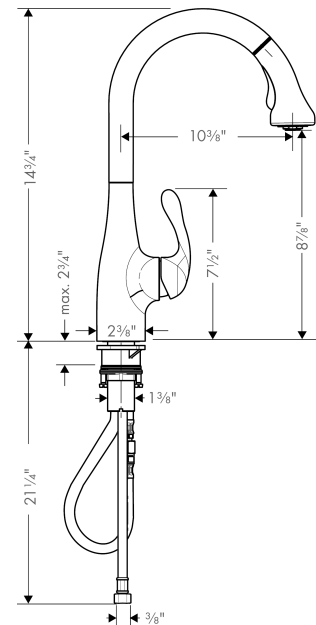

Allegro E Gourmet
HighArc Kitchen Faucet, 2-Spray Pull-Down, 1.75 GPM
 Finishes : **chrome** Part no. : **04066000**

Description

Features

- Swivel range 150°
- Aerated and needle spray
- Locking spray diverter (reverts to default spray mode upon valve closing)
- MagFit magnetic sprayhead docking
- Single-hole installation
- Flow: 1.75 GPM (6.6 L/Min)
- Ceramic cartridge
- 3/8" connections
- Integrated double backflow prevention

Item details

List Price \$ 743.00

Technology

Compliance

Product image

Scale drawing

Allegro E Gourmet
HighArc Kitchen Faucet, 2-Spray Pull-Down, 1.75 GPM
Finishes : **chrome** Part no. : **04066000**

Exploded drawing

Year of production: >10/18

Allegro E Gourmet
HighArc Kitchen Faucet, 2-Spray Pull-Down, 1.75 GPM
 Finishes : **chrome** Part no. : **04066000**

Spare parts list

Year of production: >10/18

Pos.	Description	Part no.	Price	PU
1	handle	98597001	-	1
2	screw cover	88655000	-	1
3	flange	96468000	-	1
4	nut	96461000	-	1
5	cartridge, assy	92730000	-	1
6	locking screw for handle	95140000	-	1
7	seal	95008000	-	1
8	filter	97735000	-	1
9	handspray	98599001	-	1
10	set of non return valves DW 15	97350000	-	1
11	non return valve	93218000	-	1
12	hose 1,50 m	88624000	-	1
13	connection hose 600 mm M10x1	95561000	-	1
14	fixing set (Ø 34)	95049000	-	1
15	connection hose 35½" M8x0,75 3/8"	96316001	-	1
a	insert for spout	92759000	-	1
b	escutcheon	14019001	-	1