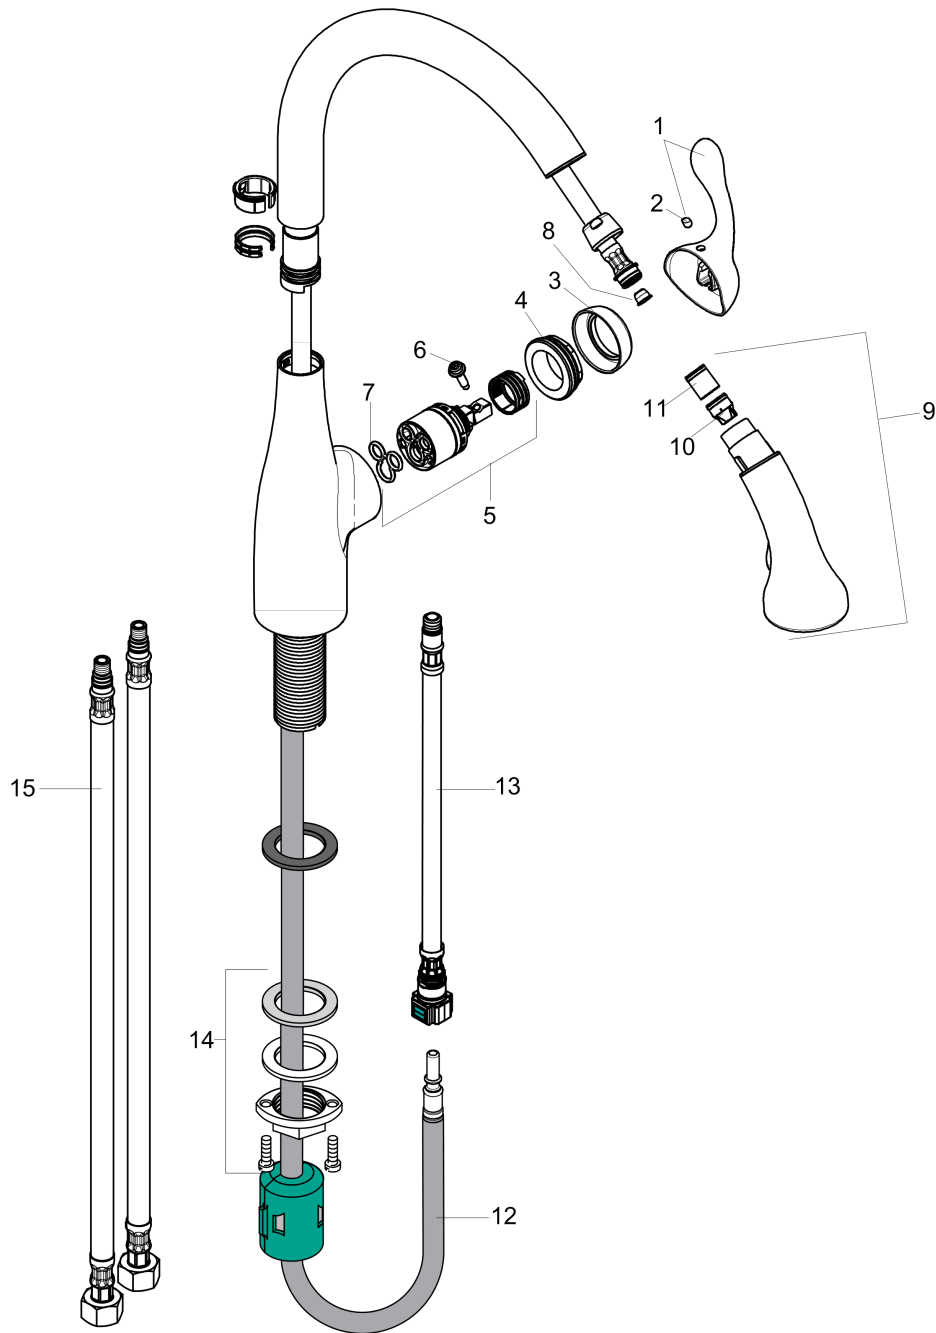

Allegro E Gourmet
HighArc Kitchen Faucet, 2-Spray Pull-Down, 1.75 GPM
 Finishes : **chrome** Part no. : **04066000**

Description

Features

- Swivel range 150°
- Aerated and needle spray
- Locking spray diverter (reverts to default spray mode upon valve closing)
- MagFit magnetic sprayhead docking
- Single-hole installation
- Flow: 1.75 GPM (6.6 L/Min)
- Ceramic cartridge
- 3/8" connections
- Integrated double backflow prevention

Item details

List Price \$ 743.00

Technology

Compliance

Product image

Scale drawing

Allegro E Gourmet
HighArc Kitchen Faucet, 2-Spray Pull-Down, 1.75 GPM
Finishes : **chrome** Part no. : **04066000**

Exploded drawing

Year of production: >10/18

Allegro E Gourmet
HighArc Kitchen Faucet, 2-Spray Pull-Down, 1.75 GPM
 Finishes : **chrome** Part no. : **04066000**

Spare parts list

Year of production: >10/18

Pos.	Description	Part no.	Price	PU
1	handle	98597001	-	1
2	screw cover	88655000	-	1
3	flange	96468000	-	1
4	nut	96461000	-	1
5	cartridge, assy	92730000	-	1
6	locking screw for handle	95140000	-	1
7	seal	95008000	-	1
8	filter	97735000	-	1
9	handspray	98599001	-	1
10	set of non return valves DW 15	97350000	-	1
11	non return valve	93218000	-	1
12	hose 1,50 m	88624000	-	1
13	connection hose 600 mm M10x1	95561000	-	1
14	fixing set (Ø 34)	95049000	-	1
15	connection hose 35½" M8x0,75 3/8"	96316001	-	1
a	insert for spout	92759000	-	1
b	escutcheon	14019001	-	1