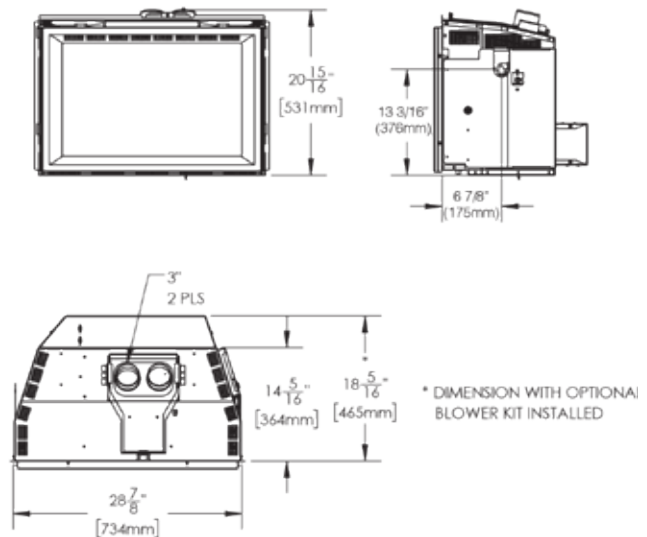

Competitive Advantages

- Directional baffles increase air flow for maximum blower efficiency
- Wide range of brick panels and porcelain panels, faceplates and backerplates available
- Enclosed electrical panel module on the right side allows straightforward servicing and zero compromise to viewing area
- Flex Connector comes included

Features and Benefits

- 417 sq. in. viewing area
- Up to 24,500 BTU’s
- Electronic Ignition with battery back-up
- Realistic Split Oak log set included
- “H” Style Burner
- Vent kits available up to 45’
- Easily adjustable leg levellers and a simple collar installation
- Wide range of brick panels and porcelain panels available
- Optional clean contemporary faceplates and backerplates

CDI3NE	
BTU's (Input)	24,500
Venting	Top 3" & 3"
Glass Type	Ceramic
Glass Size	
Height	16 15/16"
Width	24 5/8"
Efficiencies	
AFUE	-
Steady State	-
Mobile Home Certified	Yes

*Finishing flange depth (The finishing flange defines the perimeter of the fireplace opening). Framing or finishing materials must NEVER encroach inside the finishing flange.