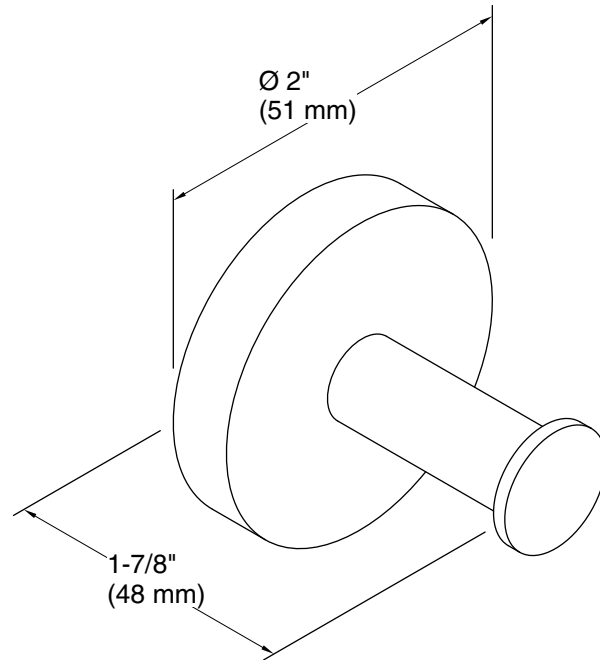

Color	Code	Description
	CP	Polished Chrome
	BN	Vibrant® Brushed Nickel
	BL	Matte Black
	2MB	Vibrant® Brushed Moderne Brass

Technical Information

All product dimensions are nominal.

Material: Zinc, Stainless Steel