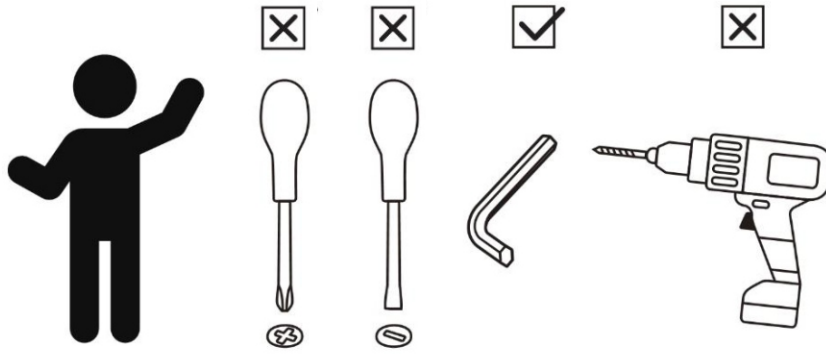

Peaktop
3 pcs Coffee Table & Chair Set
PT - OF0008

TIME SAVER!
3D Interactive Instruction

** Got questions? Please have your product code (on the first page of this instruction, e.g. TD-12345A) and the order number ready, give us a call or email us through our customer care support! We are always ready to assist you!