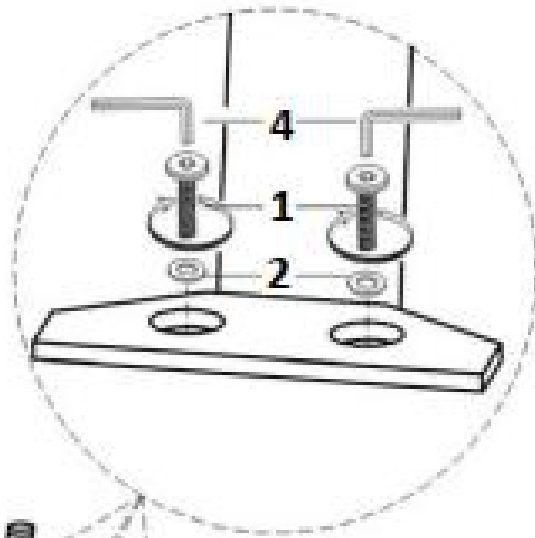

Product Parts

PART NO.	PART	Q'TY
A	TABLE TOP 	1
B	TABLE LEGS 	4
C	SHELF 	1
D	SEAT FRAME 	2
E	CHAIR LEGS 	8

Questions?
 Scan Here

▲ WARNING:

1. Do not let any sharp objects touch or rub the surface of the product.
2. When assembling, do not let children play around the working area.
3. Please confirm all parts are correct before starting the assembly process.
4. Do not tighten all bolts and screws completely until the entire unit has been assembled and set up.

Hardware

PART NO.	PART	Q'TY
1	BOLT M6*20 	28
2	WASHER d6.5*D20*2 	28
3	SPRING LOCK 	16
4	ALLEN KEY4MM 	1

Questions?
Scan Here

Step 1

12pcs

12pcs

← **Questions?**
Scan Here

Step 2

← **Questions?**
Scan Here

Step 3

← **Questions?**
Scan Here

Step 4

16pcs

16pcs

16pcs

← **Questions?**
Scan Here