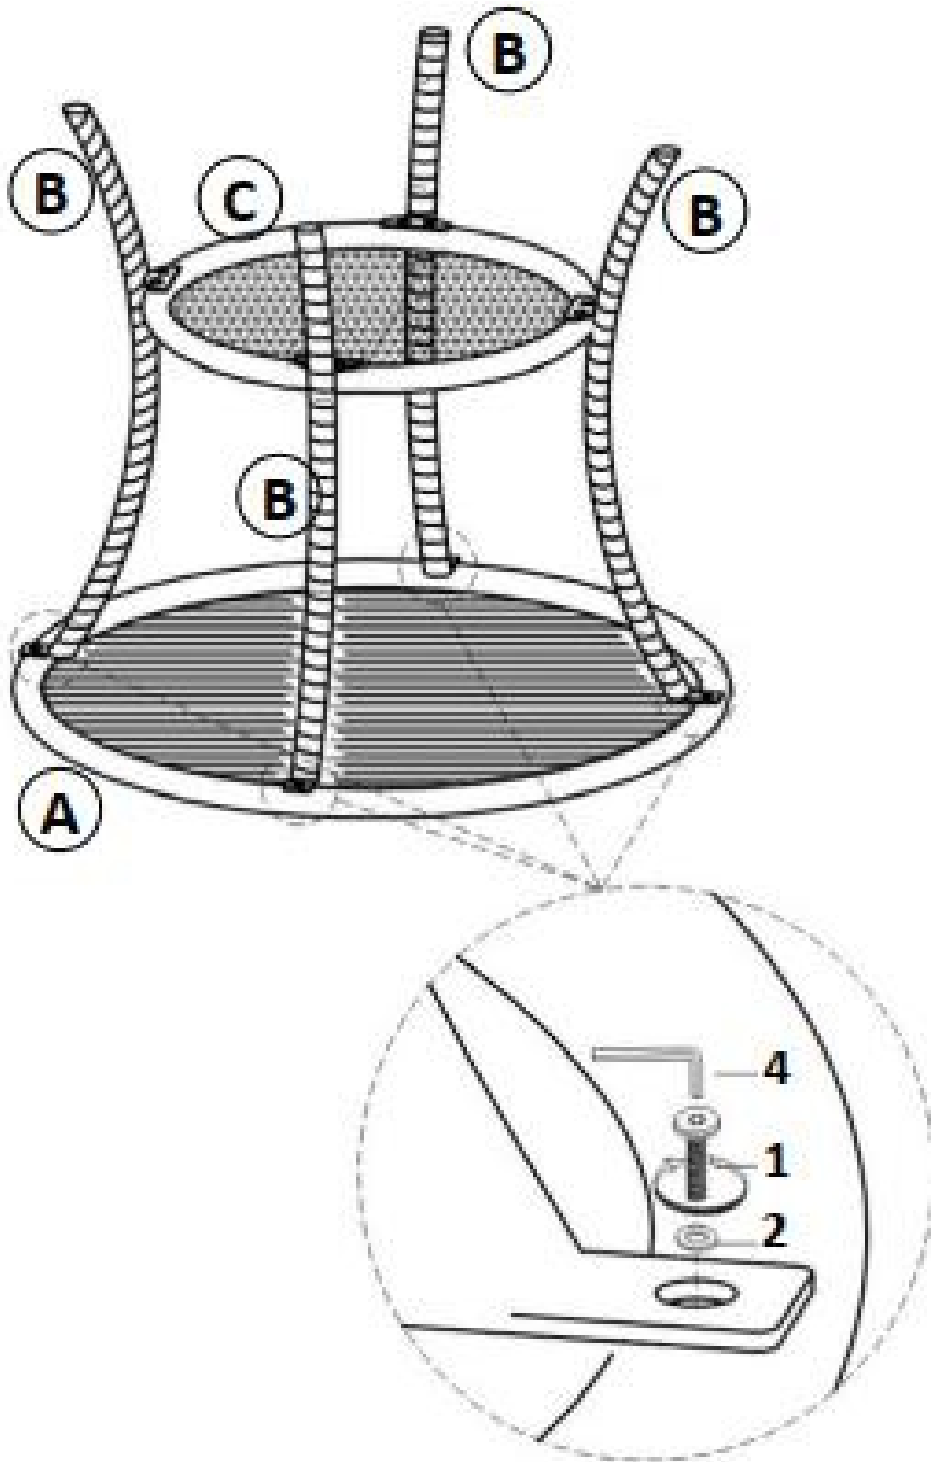

Product Parts

PART NO.	PART	Q'TY
A	TABLE TOP 	1
B	TABLE LEGS 	4
C	SHELF 	1
D	SEAT FRAME 	2
E	CHAIR LEGS 	8

Questions?
 Scan Here

▲ WARNING:

1. Do not let any sharp objects touch or rub the surface of the product.
2. When assembling, do not let children play around the working area.
3. Please confirm all parts are correct before starting the assembly process.
4. Do not tighten all bolts and screws completely until the entire unit has been assembled and set up.

Hardware

PART NO.	PART	Q'TY
1	BOLT M6*20 	28
2	WASHER d6.5*D20*2 	28
3	SPRING LOCK 	16
4	ALLEN KEY4MM 	1

Questions?
Scan Here

Step 1

12pcs

12pcs

← **Questions?**
Scan Here

Step 2

← **Questions?**
Scan Here

Step 3

← **Questions?**
Scan Here

Step 4

16pcs

16pcs

16pcs

← **Questions?**
Scan Here