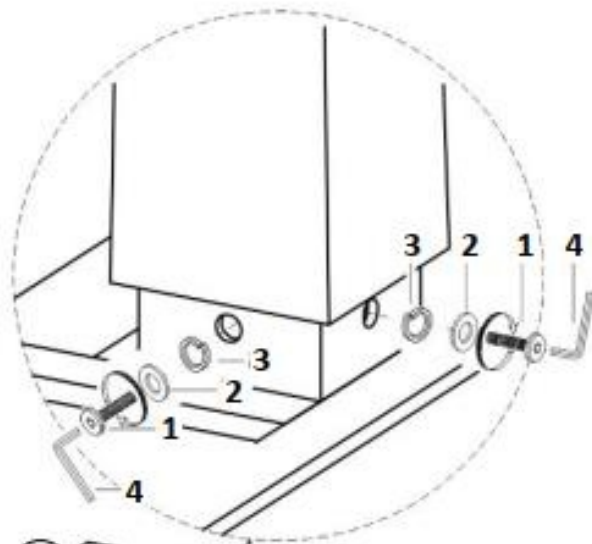

Product Parts

PART NO.	PART	Q'TY
A	TABLE TOP 	1
B	TABLE LEGS 	4
C	SHELF 	1
D	SEAT FRAME 	2
E	CHAIR LEGS 	8

Questions?
 Scan Here

▲ WARNING:

1. Do not let any sharp objects touch or rub the surface of the product.
2. When assembling, do not let children play around the working area.
3. Please confirm all parts are correct before starting the assembly process.
4. Do not tighten all bolts and screws completely until the entire unit has been assembled and set up.

Hardware

PART NO.	PART	Q'TY
1	BOLT M6*20 	28
2	WASHER d6.5*D20*2 	28
3	SPRING LOCK 	16
4	ALLEN KEY4MM 	1

Questions?
Scan Here

Step 1

12pcs

12pcs

← **Questions?**
Scan Here

Step 2

← **Questions?**
Scan Here

Step 3

← **Questions?**
Scan Here

Step 4

16pcs

16pcs

16pcs

← **Questions?**
Scan Here