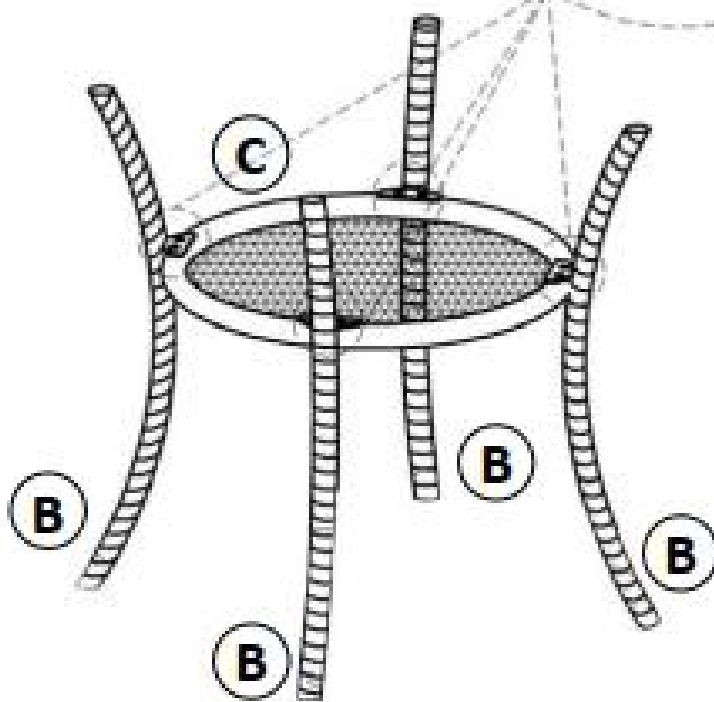

Product Parts

PART NO.	PART	Q'TY
A	TABLE TOP 	1
B	TABLE LEGS 	4
C	SHELF 	1
D	SEAT FRAME 	2
E	CHAIR LEGS 	8

Questions?
 Scan Here

▲ WARNING:

1. Do not let any sharp objects touch or rub the surface of the product.
2. When assembling, do not let children play around the working area.
3. Please confirm all parts are correct before starting the assembly process.
4. Do not tighten all bolts and screws completely until the entire unit has been assembled and set up.

Hardware

PART NO.	PART	Q'TY
1	BOLT M6*20 	28
2	WASHER d6.5*D20*2 	28
3	SPRING LOCK 	16
4	ALLEN KEY4MM 	1

Questions?
Scan Here

Step 1

12pcs

12pcs

← **Questions?**
Scan Here

Step 2

← **Questions?**
Scan Here

Step 3

← **Questions?**
Scan Here

Step 4

16pcs

16pcs

16pcs

← **Questions?**
Scan Here