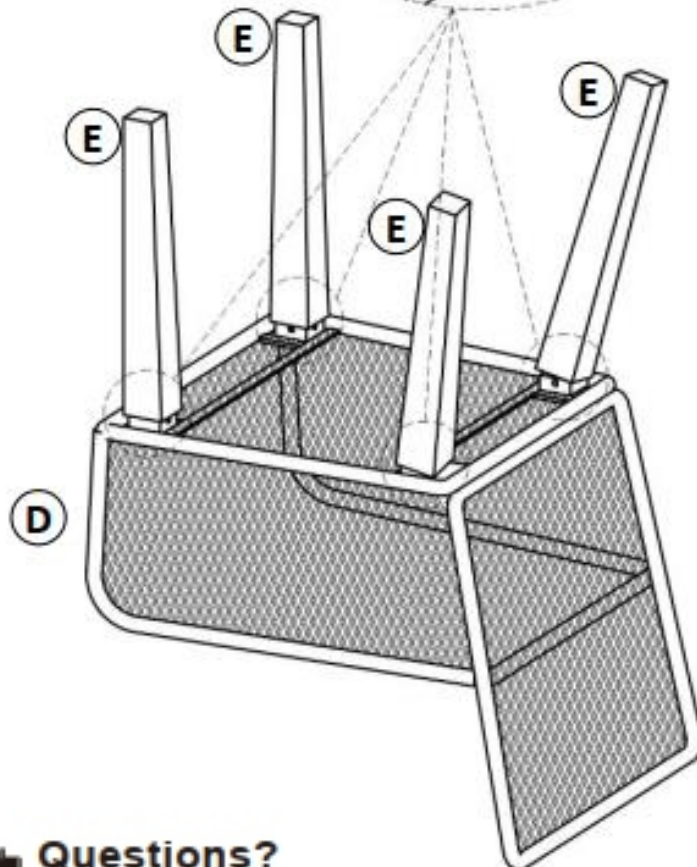

Product Parts

PART NO.	PART	Q'TY
A	TABLE TOP 	1
B	TABLE LEGS 	4
C	SHELF 	1
D	SEAT FRAME 	2
E	CHAIR LEGS 	8

Questions?
 Scan Here

▲ WARNING:

1. Do not let any sharp objects touch or rub the surface of the product.
2. When assembling, do not let children play around the working area.
3. Please confirm all parts are correct before starting the assembly process.
4. Do not tighten all bolts and screws completely until the entire unit has been assembled and set up.

Hardware

PART NO.	PART	Q'TY
1	BOLT M6*20 	28
2	WASHER d6.5*D20*2 	28
3	SPRING LOCK 	16
4	ALLEN KEY4MM 	1

Questions?
Scan Here

Step 1

12pcs

12pcs

← **Questions?**
Scan Here

Step 2

← **Questions?**
Scan Here

Step 3

← **Questions?**
Scan Here

Step 4

16pcs

16pcs

16pcs

← **Questions?**
Scan Here