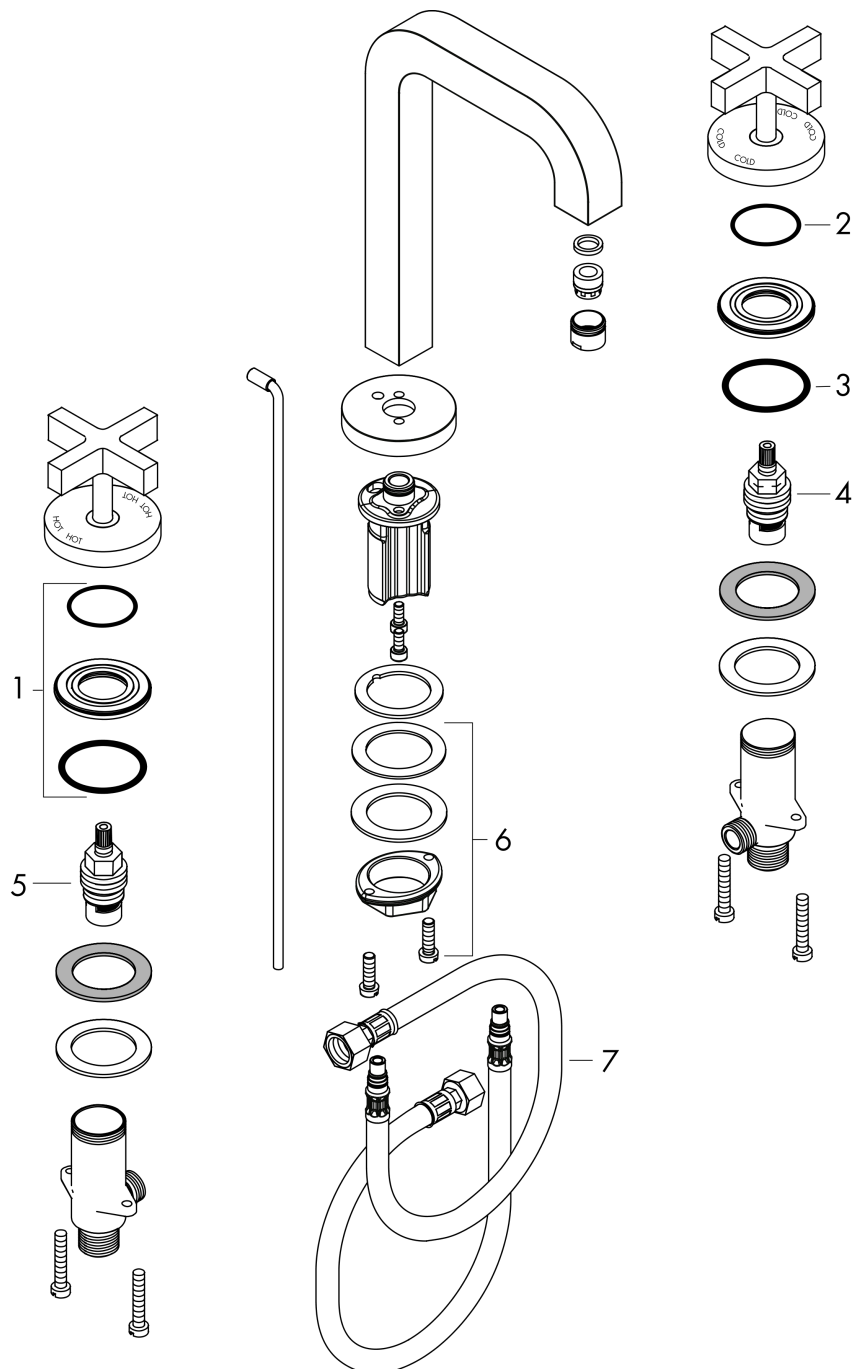

AXOR Citterio
Widespread Faucet 170 with Cross Handles and Pop-Up Drain, 1.2 GPM
 Finishes : **brushed nickel** Part no. : **39133821**

Description

Features

- Aerated spray
- Flow: 1.2 GPM (4.5 L/Min)
- 90° ceramic valves
- Includes pop-up drain

Technology

Product image

Scale drawing

AXOR Citterio
Widespread Faucet 170 with Cross Handles and Pop-Up Drain, 1.2 GPM
 Finishes : **brushed nickel** Part no. : **39133821**

Exploded drawing

Year of production: >04/17

AXOR Citterio
Widespread Faucet 170 with Cross Handles and Pop-Up Drain, 1.2 GPM
 Finishes : **brushed nickel** Part no. : **39133821**

Spare parts list

Year of production: >04/17

Pos.	Description	Part no.	PC	PU
1	nut	92854000	0	1
2	O-Ring 32x2,5	96364000	0	1
3	O-ring 40x3	92634000	0	1
4	shut off unit left closing	94008000	0	1
5	shut off unit right closing	94009000	0	1
6	fixing set (Ø 32)	13961000	0	1
7	connection hose 18½" M8x0,75 3/8"	96321001	0	1
a	spout 165 mm	95568821	0	1
b	aerator M18x1 (4,5 l/min)	92884820	0	1
c	escutcheon	95569820	0	1
d	O-ring 12x2	98214000	0	1
e	hexagon socket screw M5x12	98639000	0	1