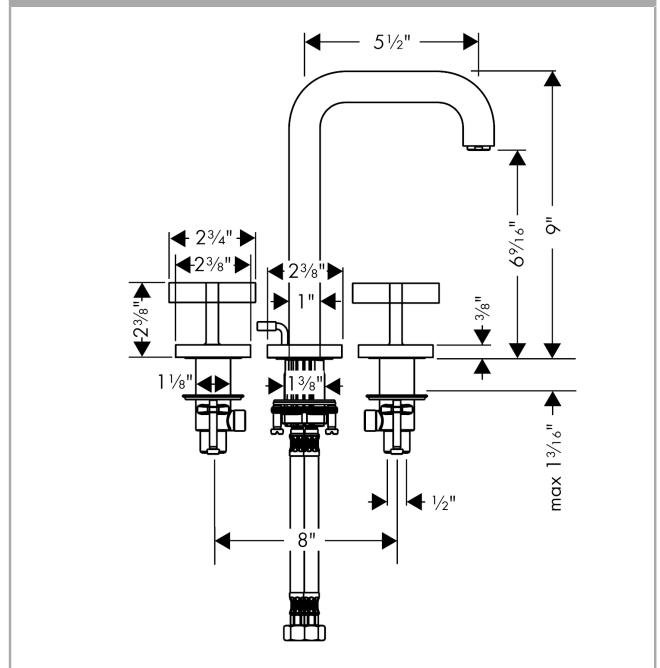

AXOR Citterio
Widespread Faucet 170 with Cross Handles and Pop-Up Drain, 1.2 GPM
 Finishes : **brushed nickel** Part no. : **39133821**

Description

Features

- Aerated spray
- Flow: 1.2 GPM (4.5 L/Min)
- 90° ceramic valves
- Includes pop-up drain

Technology

Product image

Scale drawing

AXOR Citterio
Widespread Faucet 170 with Cross Handles and Pop-Up Drain, 1.2 GPM
 Finishes : **brushed nickel** Part no. : **39133821**

Exploded drawing

Year of production: >04/17

AXOR Citterio
Widespread Faucet 170 with Cross Handles and Pop-Up Drain, 1.2 GPM
 Finishes : **brushed nickel** Part no. : **39133821**

Spare parts list

Year of production: >04/17

Pos.	Description	Part no.	PC	PU
1	nut	92854000	0	1
2	O-Ring 32x2,5	96364000	0	1
3	O-ring 40x3	92634000	0	1
4	shut off unit left closing	94008000	0	1
5	shut off unit right closing	94009000	0	1
6	fixing set (Ø 32)	13961000	0	1
7	connection hose 18½" M8x0,75 3/8"	96321001	0	1
a	spout 165 mm	95568821	0	1
b	aerator M18x1 (4,5 l/min)	92884820	0	1
c	escutcheon	95569820	0	1
d	O-ring 12x2	98214000	0	1
e	hexagon socket screw M5x12	98639000	0	1