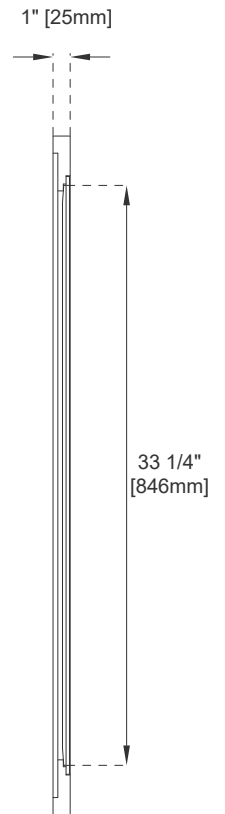

30" ADDISON MIRROR

E444-M30-GW

Features and Materials

Solids: Yellow Poplar
Panels: Plywood
Bevel on Mirror: 1"

Dimension

Width: 30"
Depth: 1"
Height: 39"

30" ADDISON MIRROR

E444-M30-GW

Top View

Front View

Side View

All dimensions are nominal

Visit website for warranty and installation information
www.jamesmartinvanities.com