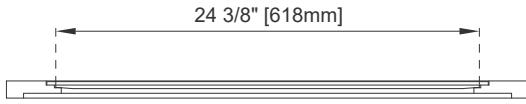

30" ADDISON MIRROR

E444-M30-GW

Features and Materials

Solids: Yellow Poplar
Panels: Plywood
Bevel on Mirror: 1"

Dimension

Width: 30"
Depth: 1"
Height: 39"

30" ADDISON MIRROR

E444-M30-GW

Top View

Front View

Side View

All dimensions are nominal

Visit website for warranty and installation information
www.jamesmartinvanities.com