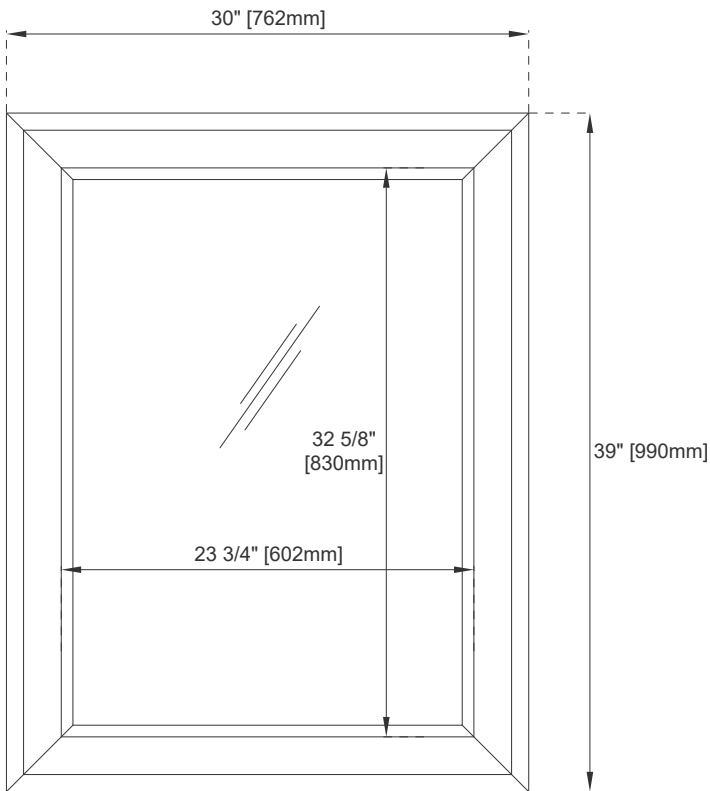

30" ADDISON MIRROR

E444-M30-GW

Features and Materials

Solids: Yellow Poplar
Panels: Plywood
Bevel on Mirror: 1"

Dimension

Width: 30"
Depth: 1"
Height: 39"

30" ADDISON MIRROR

E444-M30-GW

Top View

Front View

Side View

All dimensions are nominal

Visit website for warranty and installation information
www.jamesmartinvanities.com