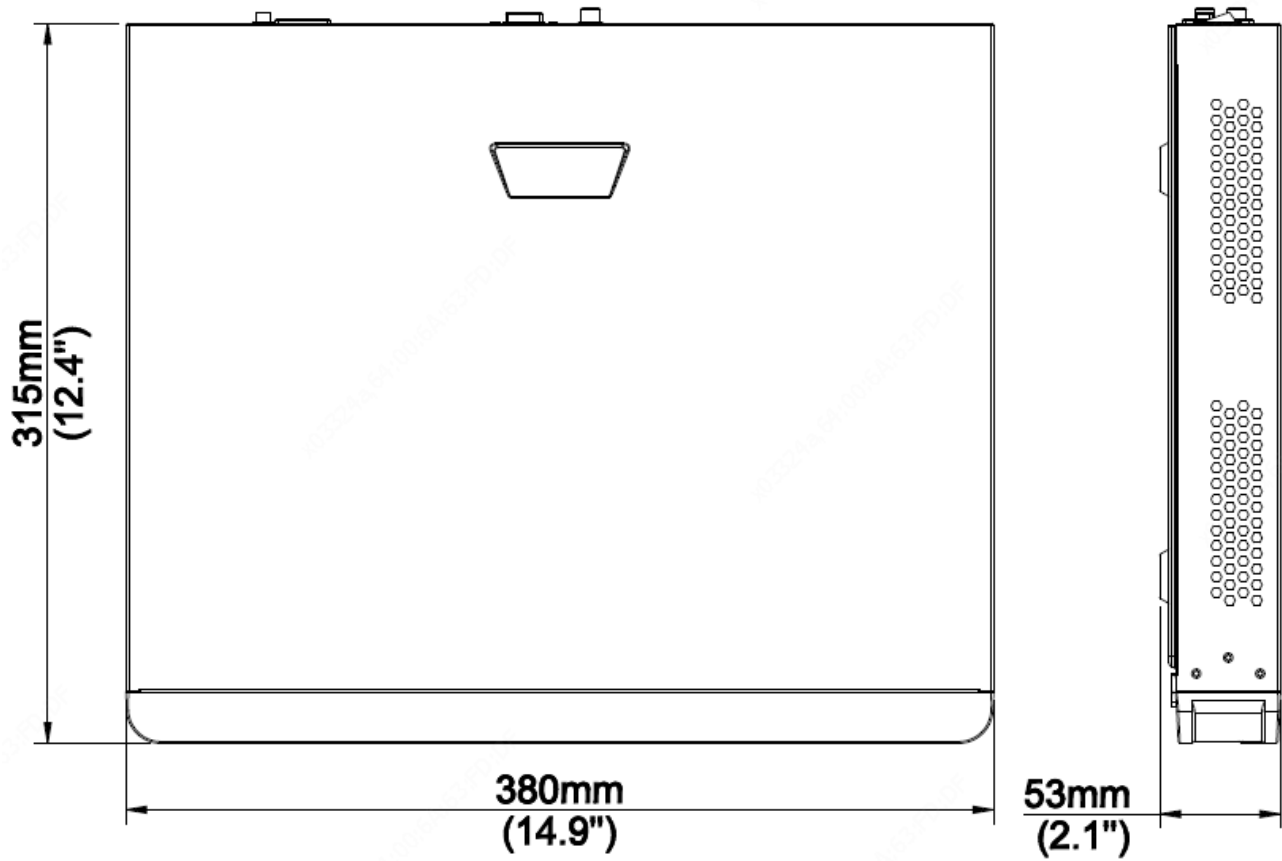

External Interface	
NETWORK INTERFACE	1 RJ45 10M/100M/1000M self-adaptive Ethernet Interface
USB Interface	Front panel: 1 x USB2.0, Rear panel: 1 x USB3.0
Alarm In	4-ch
Alarm	1-ch

PoE	
Interface	8 RJ-45 10M/100M self-adaptive Ethernet Interface
Max Power	Max 30W for single port Max 130W total
Supported Standard	IEEE 802.3af/at

GENERAL	
Power Supply	100 ~ 240 V AC Power Consumption: ≤10W(without HDD)
Working Environment	-10°C~+ 55°C (+14°F~+131°F), Humidity ≤ 90% RH (non-condensing)
DIMENSIONS	380mm x315mm x 53mm (14.9" x 12.4" x2.1")
NET WEIGHT	≤2.6kg (5.73lb)

DIMENSIONS

REAR PANEL