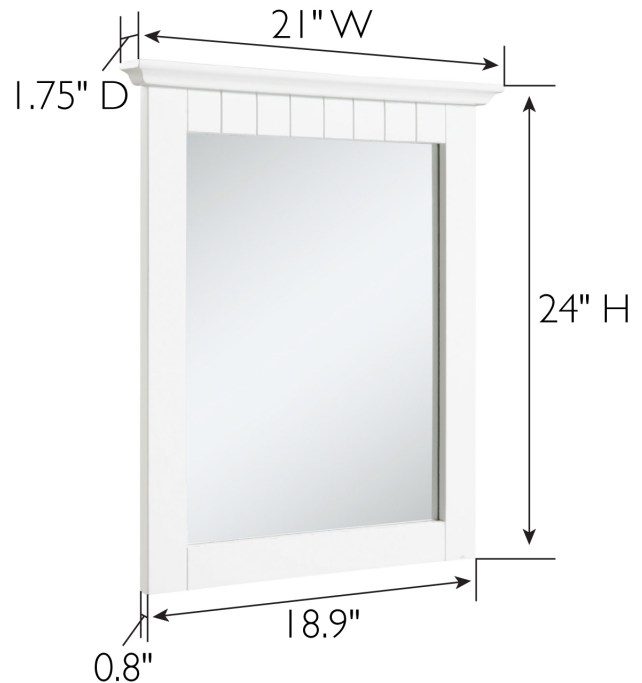

## Bathroom Wall Cottage Mirror 21"x24" White

### SPECIFICATIONS

<b>MATERIAL CONSTRUCTION:</b>	Wood	<b>FACE FRAME MATERIAL:</b>	Pine
<b>ASSEMBLY REQUIRED:</b>	No	<b>SIDES MATERIAL:</b>	N/A
<b>TOOLS NEEDED FOR INSTALLATION:</b>	Electric Drill, Screwdriver	<b>BOTTOM MATERIAL:</b>	N/A
<b>ASSEMBLED DIMENSIONS:</b>	24" H x 21" L x 1.75" D	<b>BACK PANEL MATERIAL:</b>	MDF
<b>WEIGHT:</b>	9.54 lbs.	<b>BACK BRACE MATERIAL:</b>	N/A
<b>NUMBER OF DOORS:</b>	N/A	<b>GLASS STYLE:</b>	Flat Panel
<b>DOOR MATERIAL:</b>	N/A	<b>LIGHTED:</b>	No
<b>NUMBER OF SHELVES:</b>	N/A	<b>QTY OF LAMPS:</b>	N/A
<b>ADJUSTABLE SHELVES:</b>	N/A	<b>POWER SOURCE:</b>	None
<b>SHELF MAX WEIGHT CAPACITY:</b>	N/A	<b>MOUNTING HARDWARE INCLUDED:</b>	Yes
<b>SHELF WIDTH:</b>	N/A	<b>MOUNTING TYPE:</b>	Surface
<b>SHELF THICKNESS:</b>	N/A		
<b>SHELF MATERIAL:</b>	N/A		