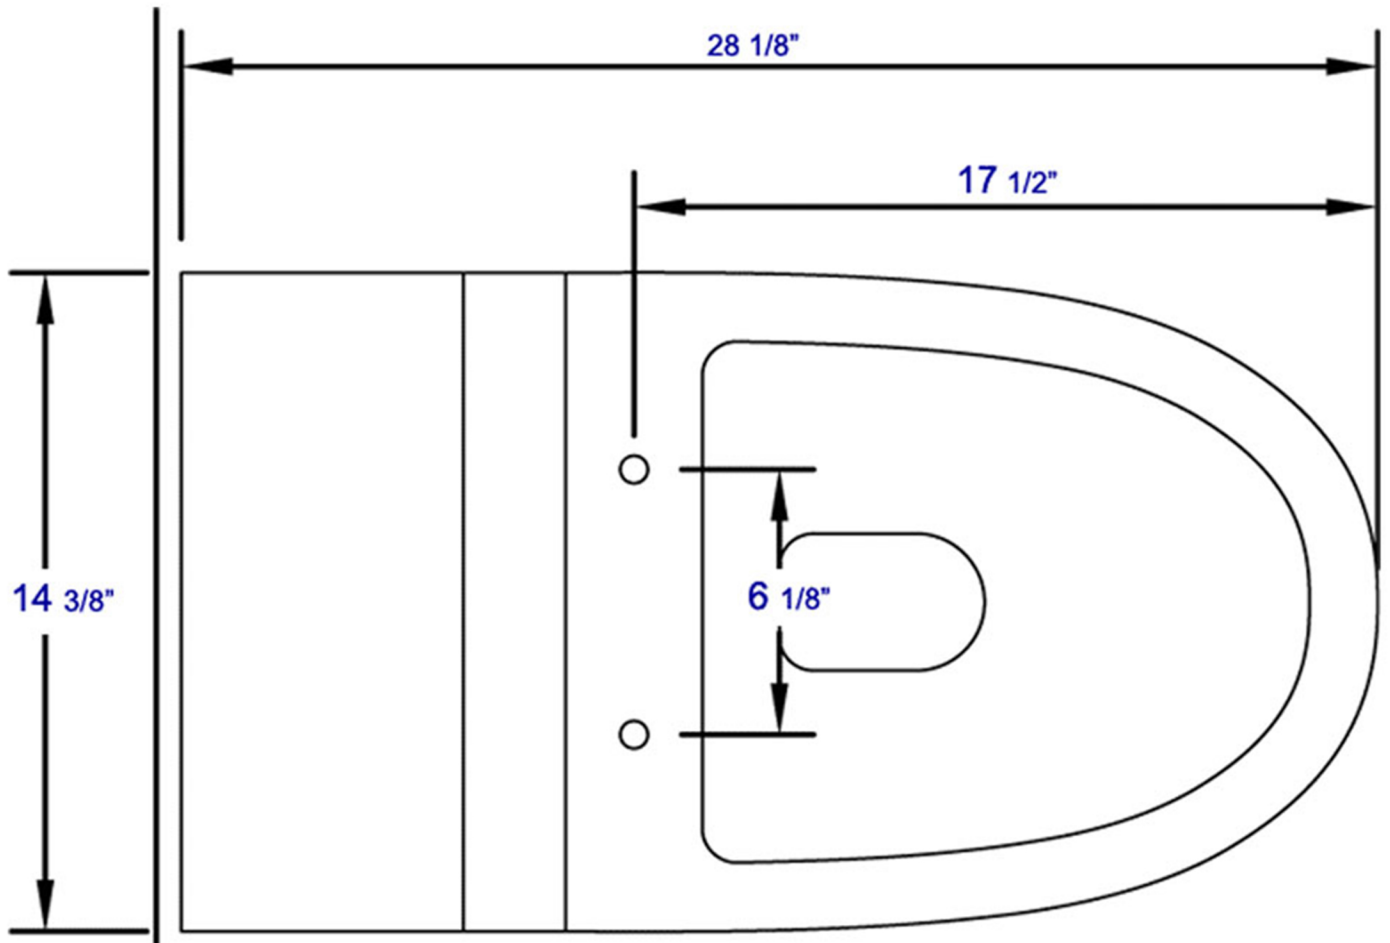

**R-326SEAT**

Replacement Soft Closing Toilet Seat for TB326

**EAGO** USA

**Note:** All product dimensions are approximate and should be verified on site prior to installation.  
Visit [www.EAGOUSA.com](http://www.EAGOUSA.com) for more information.