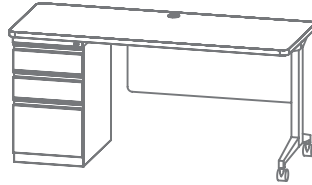

### Modesty Panel

- Designed to attach directly to the Modern Teacher's Desk
- Frosted acrylic finish
- Includes sleek arctic silver brackets
- Can be installed as a divider panel

### Worksurface

- T-Mold laminate worksurface
- Designed to attach directly to the Modern Teacher's Desk

### Pedestal File

- Designed to attach directly to the Modern Teacher's Desk T-Mold 24x60 worksurface
- Pre-drilled holes in top panel for easy attachment
- Accommodates letter-size hanging files
- Full width handles and Box/Box/File drawer configuration
- Durable steel construction with non-porous surface is easy to clean and disinfect