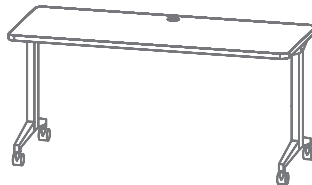

SHIPPING

Dimensions	28H x 70W x 40D in.
Weight	193 lbs.
Cube	45.37

28.75" H x 60" W x 24" D

MODERN TEACHER'S TABLE

COLOR

COLOR	ITEM NO.	LIST
Arctic Silver/White	24373	$825
Arctic Silver/Weathered Charcoal	24374	$825

SHIPPING

Dimensions	12H x 70W x 40D in.
Weight	120 lbs.
Cube	19.4

*This bundle does not include Modesty Panel, see page 18 to purchase separately

SHIPPING DETAILS

- FOB Calexico, CA
- Country of Origin: China (T-Leg, Modesty Panel), Mexico (Pedestal File, Worksurface)

STANDARDS & CERTIFICATIONS

- ANSI/BIFMA – Product meets or exceeds ANSI/BIFMA performance standards for storage units
- Contains PB or MDF that complies with Phase 2 emission limits per California CARB rule 93120.2
- TSCA Title VI Compliant

Hirsh®

Visit us at hirshoffice.com • 800.383.7414 • Please contact us with questions and representative locations

© 2021 Hirsh Industries, LLC